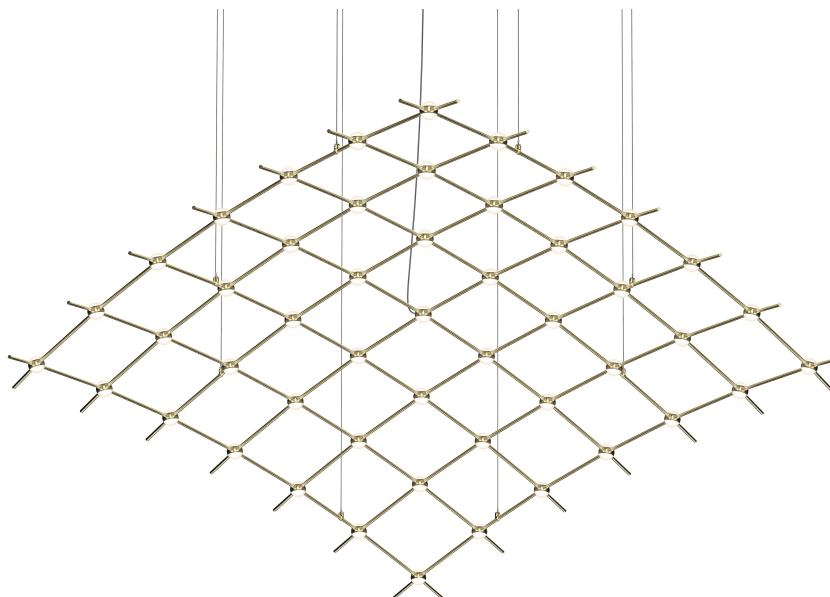

CONSTELLATION®

21Q38-RW7712-27

LED hubs connected in linear strands of various lengths are suspended to form dramatically powerful luminance within a vertical space. Available in a variety of sizes and configurations, with lens options of crystal facets or soft white, Constellation Andromeda can also be customized for your project.

FINISHES

SATIN BRASS

Coastal Suitable Finish (EPM): No

DIMENSIONS

Height: 1.5"

Width/Diameter: 177"

Length: 73"

Canopy/Backplate: 4.5"

Hanging Type: 10' Adjustable Cord/Cable

Product Weight: 10lb

Sloped Ceiling Compatible: No

Living Finish: No

Uplight Only: No

Shade

ELECTRICAL

Bulb 1

Bulb Included: No

Max Wattage: 98

Bulb Quantity: 49

Dimmer Type: ELV, TRIAC, 0-10 VOLT

Gem Box Required (2"x3"): No

Dark Sky: No

CRI: 90

Color Temp.: 2700k

Lumens: 6420

Title 24: No

Field Serviceable: No

SHIPPING

Carton 1: 0" x 0" x 0"

Carton 1 Weight: 0lb

Shipping Method: Ground

Country of Origin: