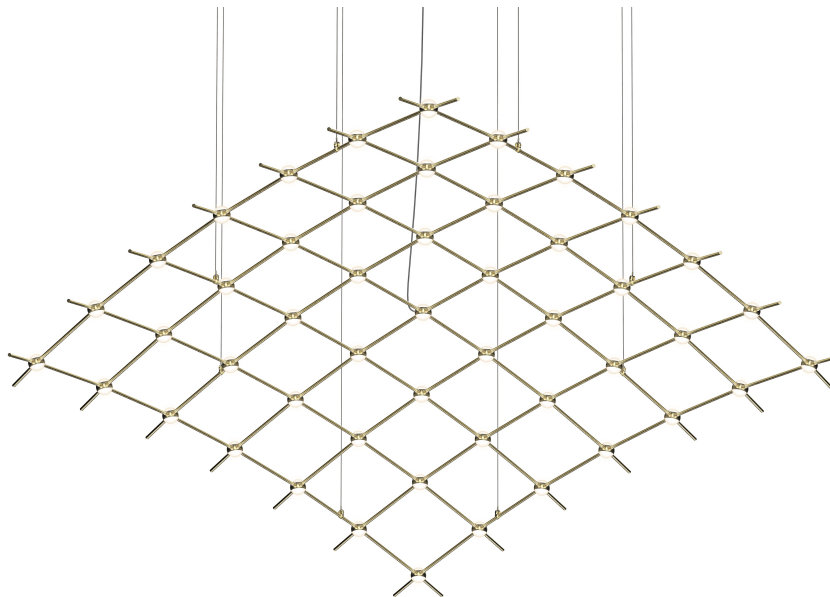

CONSTELLATION®

21Q38-RW7712-27

LED hubs connected in linear strands of various lengths are suspended to form dramatically powerful luminance within a vertical space. Available in a variety of sizes and configurations, with lens options of crystal facets or soft white, Constellation Andromeda can also be customized for your project.

FINISHES

SATIN BRASS

DIMENSIONS

Height: 1.5"

Width/Diameter: 177"

Length: 73"

Canopy/Backplate: 4.5"

Hanging Type: 10' Adjustable Cord/Cable

Product Weight: 10lb

Sloped Ceiling Compatible: No

Living Finish: No

Uplight Only: No

Shade

ELECTRICAL

Bulb 1

Bulb Included: No

Max Wattage: 98

Bulb Quantity: 49

Dimmer Type: ELV, TRIAC, 0-10 VOLT

Gem Box Required (2"x3"): No

Dark Sky: No

CRI: 90

Color Temp.: 2700k

Lumens: 6420

Title 24: No

Field Serviceable: No

SHIPPING

Carton 1: 0" x 0" x 0"

Carton 1 Weight: 0lb

Shipping Method: Ground

Country of Origin: