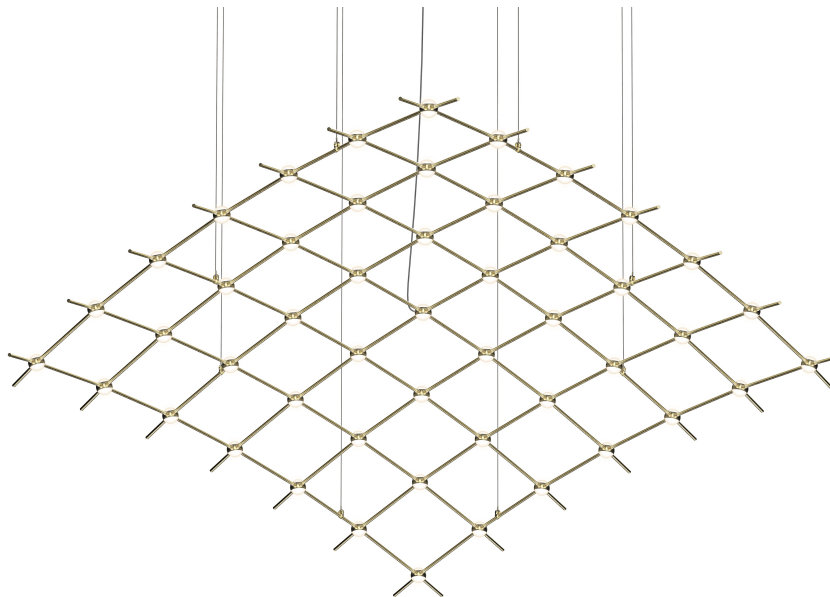

CONSTELLATION®

21Q38-RW7712

LED hubs connected in linear strands of various lengths are suspended to form dramatically powerful luminance within a vertical space. Available in a variety of sizes and configurations, with lens options of crystal facets or soft white, Constellation Andromeda can also be customized for your project.

FINISHES

SATIN BRASS

DIMENSIONS

Height: 1.5"

Width/Diameter: 177"

Length: 73"

Canopy/Backplate: 4.5"

Hanging Type: 10' Adjustable Cord/Cable

Product Weight: 10lb

Sloped Ceiling Compatible: No

Living Finish: No

Uplight Only: No

Shade

ELECTRICAL

Bulb 1

Bulb Included: No

Max Wattage: 98

Bulb Quantity: 49

Dimmer Type: ELV, TRIAC, 0-10 VOLT

Gem Box Required (2"x3"): No

Dark Sky: No

CRI: 90

Color Temp.: 3000k

Lumens: 8490

Title 24: No

Field Serviceable: No

SHIPPING

Carton 1: 0" x 0" x 0"

Carton 1 Weight: 0lb

Shipping Method: Ground

Country of Origin: