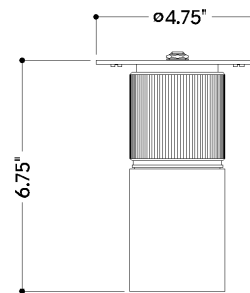

DIGHTON

2205-AGB

An elevated take on a can light, Dighton is clean and modern with textural details that add interest to its minimalist form. A Solite glass lens provides optimal light diffusion, while decorative knurling adds visual depth. Opt for the vintage, sophisticated look of an Aged Brass finish or the more industrial feel of Distressed Bronze.

FINISHES

AGED BRASS

Coastal Suitable Finish (EPM): No

DIMENSIONS

Height: 7.5"

Width/Diameter: 4.75"

Canopy/Backplate: 4.75"

Product Weight: 1.76lb

Canopy/Backplate Shape: Round

Sloped Ceiling Compatible: No

Living Finish: No

Uplight Only: No

Shade

Shade 1: Glass

Shade 1 Finish: Solite

Shade 1 Top Width: 2.25"

Shade 1 Height: 0.25"

ELECTRICAL

Bulb 1

Bulb Included: No

Socket: GU10

Bulb Type: MR16

Max Wattage: 10

Bulb Quantity: 1

Bulb Included: No

Cord Type: B & W TEFLON W/ GROUND WIRE

Gem Box Required (2"x3"): No

Dark Sky: No

SHIPPING

Carton 1: 11" x 8" x 8"

Carton 1 Weight: 3lb

Shipping Method: Ground

Country of Origin: CN

FRONT