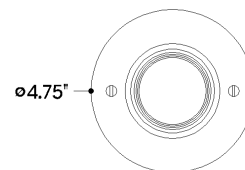

FRONT

BOTTOM