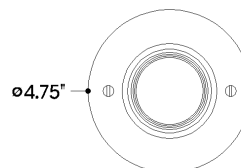

DIGHTON

2205-AGB

An elevated take on a can light, Dighton is clean and modern with textural details that add interest to its minimalist form. A Solite glass lens provides optimal light diffusion, while decorative knurling adds visual depth. Opt for the vintage, sophisticated look of an Aged Brass finish or the more industrial feel of Distressed Bronze.

FINISHES

AGED BRASS

DIMENSIONS / SPECS

Height: 7.5"
Width/Diameter: 4.75"
Canopy/Backplate: 4.75"
Product Weight: 1.76lb
Canopy/Backplate Shape: Round
Sloped Ceiling Compatible: No
Living Finish: No
Uplight Only: No

Shade 1: Glass
Shade 1 Finish: Solite
Shade 1 Top Width: 2.25"
Shade 1 Height: 0.25"

ELECTRICAL

Bulb 1

Bulb Included: No
Socket: GU10
Bulb Type: MR16
Max Wattage: 10
Bulb Quantity: 1
Cord Type: B & W TEFLON W/ GROUND WIRE
Gem Box Required (2"x3"): No
Dark Sky: No

SHIPPING

Carton 1: 11" x 8" x 8"
Carton 1 Weight: 3lb
Shipping Method: Ground
Country of Origin: CN

BOTTOM