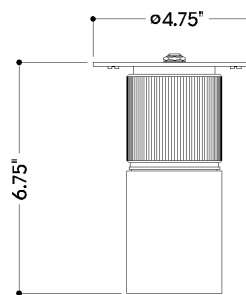

FINISHES

AGED BRASS

DIMENSIONS / SPECS

Height: 7.5"
Width/Diameter: 4.75"
Canopy/Backplate: 4.75"
Product Weight: 1.76lb
Canopy/Backplate Shape: Round
Sloped Ceiling Compatible: No
Living Finish: No
Uplight Only: No

Shade 1: Glass
Shade 1 Finish: Solite
Shade 1 Top Width: 2.25"
Shade 1 Height: 0.25"

ELECTRICAL

Bulb 1

Bulb Included: No
Socket: GU10
Bulb Type: MR16
Max Wattage: 10
Bulb Quantity: 1
Cord Type: B & W TEFLON W/ GROUND WIRE
Gem Box Required (2"x3"): No
Dark Sky: No

SHIPPING

Carton 1: 11" x 8" x 8"
Carton 1 Weight: 3lb
Shipping Method: Ground
Country of Origin: CN

FRONT

BOTTOM