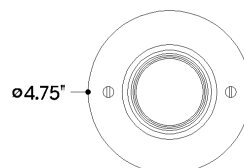

FRONT

BOTTOM