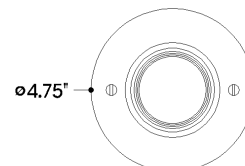

FRONT

BOTTOM