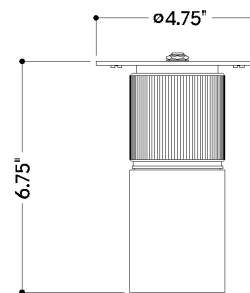

FINISHES

AGED BRASS

DIMENSIONS

Height: 7.5"
Width/Diameter: 4.75"
Canopy/Backplate: 4.75"
Product Weight: 1.76lb
Canopy/Backplate Shape: Round
Sloped Ceiling Compatible: No
Living Finish: No
Uplight Only: No

Shade

Shade 1: Glass
Shade 1 Finish: Solite
Shade 1 Top Width: 2.25"
Shade 1 Height: 0.25"

ELECTRICAL

Bulb 1

Bulb Included: No
Socket: GU10
Bulb Type: MR16
Max Wattage: 10
Bulb Quantity: 1
Cord Type: B & W TEFLON W/ GROUND WIRE
Gem Box Required (2"x3"): No
Dark Sky: No

SHIPPING

Carton 1: 11" x 8" x 8"
Carton 1 Weight: 3lb
Shipping Method: Ground
Country of Origin: CN

FRONT

BOTTOM