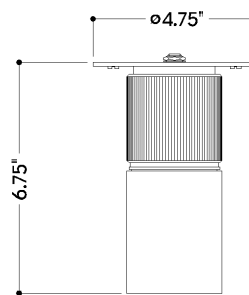

FINISHES

AGED BRASS

DIMENSIONS / SPECS

Height: 7.5"
Width/Diameter: 4.75"
Canopy/Backplate: 4.75"
Product Weight: 1.76lb
Canopy/Backplate Shape: Round
Sloped Ceiling Compatible: No
Living Finish: No
Uplight Only: No

Shade 1: Glass
Shade 1 Finish: Solite
Shade 1 Top Width: 2.25"
Shade 1 Height: 0.25"

ELECTRICAL

Bulb 1

Bulb Included: No
Socket: GU10
Bulb Type: MR16
Max Wattage: 10
Bulb Quantity: 1
Cord Type: B & W TEFLON W/ GROUND WIRE
Gem Box Required (2"x3"): No
Dark Sky: No

SHIPPING

Carton 1: 11" x 8" x 8"
Carton 1 Weight: 3lb
Shipping Method: Ground
Country of Origin: CN

FRONT

BOTTOM