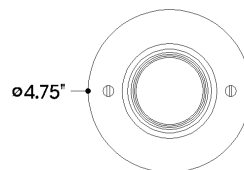

FINISHES

AGED BRASS

DIMENSIONS / SPECS

Height: 7.5"
Width/Diameter: 4.75"
Canopy/Backplate: 4.75"
Product Weight: 1.76lb
Canopy/Backplate Shape: Round
Sloped Ceiling Compatible: No
Living Finish: No
Uplight Only: No

Shade 1: Glass
Shade 1 Finish: Solite
Shade 1 Top Width: 2.25"
Shade 1 Height: 0.25"

ELECTRICAL

Bulb 1

Bulb Included: No
Socket: GU10
Bulb Type: MR16
Max Wattage: 10
Bulb Quantity: 1
Cord Type: B & W TEFLON W/ GROUND WIRE
Gem Box Required (2"x3"): No
Dark Sky: No

SHIPPING

Carton 1: 11" x 8" x 8"
Carton 1 Weight: 3lb
Shipping Method: Ground
Country of Origin: CN

FRONT

BOTTOM