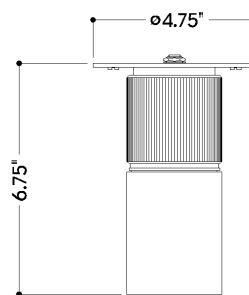

FINISHES

AGED BRASS

DIMENSIONS

Height: 7.5"
Width/Diameter: 4.75"
Canopy/Backplate: 4.75"
Product Weight: 1.76lb
Canopy/Backplate Shape: Round
Sloped Ceiling Compatible: No
Living Finish: No
Uplight Only: No

Shade

Shade 1: Glass
Shade 1 Finish: Solite
Shade 1 Top Width: 2.25"
Shade 1 Height: 0.25"

ELECTRICAL

Bulb 1

Bulb Included: No
Socket: GU10
Bulb Type: MR16
Max Wattage: 10
Bulb Quantity: 1
Cord Type: B & W TEFLON W/ GROUND WIRE
Gem Box Required (2"x3"): No
Dark Sky: No

SHIPPING

Carton 1: 11" x 8" x 8"
Carton 1 Weight: 3lb
Shipping Method: Ground
Country of Origin: CN

FRONT

BOTTOM