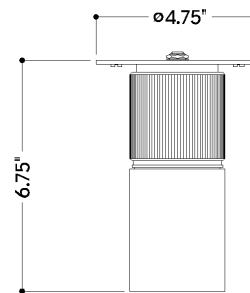

DIGHTON

2205-DB

An elevated take on a can light, Dighton is clean and modern with textural details that add interest to its minimalist form. A Solite glass lens provides optimal light diffusion, while decorative knurling adds visual depth. Opt for the vintage, sophisticated look of an Aged Brass finish or the more industrial feel of Distressed Bronze.

FINISHES

DISTRESSED BRONZE

Coastal Suitable Finish (EPM): No

DIMENSIONS

Height: 7.5"
Width/Diameter: 4.75"
Canopy/Backplate: 4.75"
Product Weight: 1.76lb
Canopy/Backplate Shape: Round
Sloped Ceiling Compatible: No
Living Finish: No
Uplight Only: No

Shade

Shade 1: Glass
Shade 1 Finish: Solite
Shade 1 Top Width: 2.25"
Shade 1 Height: 0.25"

ELECTRICAL

Bulb 1

Bulb Included: No
Socket: GU10
Bulb Type: MR16
Max Wattage: 10
Bulb Quantity: 1
Bulb Included: No
Cord Type: B & W TEFLON W/ GROUND WIRE
Gem Box Required (2"x3"): No
Dark Sky: No

SHIPPING

Carton 1: 11" x 8" x 8"
Carton 1 Weight: 3lb
Shipping Method: Ground
Country of Origin: CN

FRONT