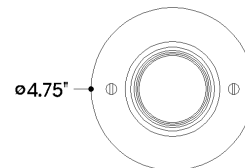

FRONT

BOTTOM