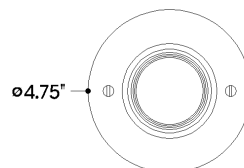

FINISHES

DISTRESSED BRONZE

DIMENSIONS / SPECS

Height: 7.5"
Width/Diameter: 4.75"
Canopy/Backplate: 4.75"
Product Weight: 1.76lb
Canopy/Backplate Shape: Round
Sloped Ceiling Compatible: No
Living Finish: No
Uplight Only: No

Shade 1: Glass
Shade 1 Finish: Solite
Shade 1 Top Width: 2.25"
Shade 1 Height: 0.25"

ELECTRICAL

Bulb 1
Bulb Included: No
Socket: GU10
Bulb Type: MR16
Max Wattage: 10
Bulb Quantity: 1
Cord Type: B & W TEFLON W/ GROUND WIRE
Gem Box Required (2"x3"): No
Dark Sky: No

SHIPPING

Carton 1: 11" x 8" x 8"
Carton 1 Weight: 3lb
Shipping Method: Ground
Country of Origin: CN

FRONT

BOTTOM