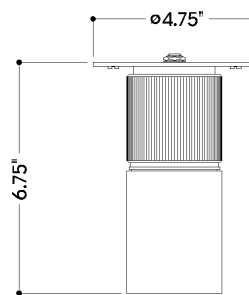

FINISHES

DISTRESSED BRONZE

DIMENSIONS / SPECS

Height: 7.5"
Width/Diameter: 4.75"
Canopy/Backplate: 4.75"
Product Weight: 1.76lb
Canopy/Backplate Shape: Round
Sloped Ceiling Compatible: No
Living Finish: No
Uplight Only: No

Shade 1: Glass
Shade 1 Finish: Solite
Shade 1 Top Width: 2.25"
Shade 1 Height: 0.25"

ELECTRICAL

Bulb 1
Bulb Included: No
Socket: GU10
Bulb Type: MR16
Max Wattage: 10
Bulb Quantity: 1
Cord Type: B & W TEFLON W/ GROUND WIRE
Gem Box Required (2"x3"): No
Dark Sky: No

SHIPPING

Carton 1: 11" x 8" x 8"
Carton 1 Weight: 3lb
Shipping Method: Ground
Country of Origin: CN

FRONT

BOTTOM