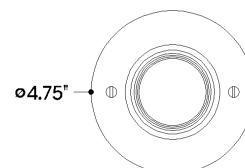

FRONT

BOTTOM