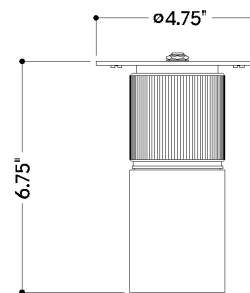

DIGHTON

2205-DB

An elevated take on a can light, Dighton is clean and modern with textural details that add interest to its minimalist form. A Solite glass lens provides optimal light diffusion, while decorative knurling adds visual depth. Opt for the vintage, sophisticated look of an Aged Brass finish or the more industrial feel of Distressed Bronze.

FINISHES

DISTRESSED BRONZE

DIMENSIONS

Height: 7.5"
Width/Diameter: 4.75"
Canopy/Backplate: 4.75"
Product Weight: 1.76lb
Canopy/Backplate Shape: Round
Sloped Ceiling Compatible: No
Living Finish: No
Uplight Only: No

Shade

Shade 1: Glass
Shade 1 Finish: Solite
Shade 1 Top Width: 2.25"
Shade 1 Height: 0.25"

ELECTRICAL

Bulb 1

Bulb Included: No
Socket: GU10
Bulb Type: MR16
Max Wattage: 10
Bulb Quantity: 1
Cord Type: B & W TEFLON W/ GROUND WIRE
Gem Box Required (2"x3"): No
Dark Sky: No

SHIPPING

Carton 1: 11" x 8" x 8"
Carton 1 Weight: 3lb
Shipping Method: Ground
Country of Origin: CN

FRONT