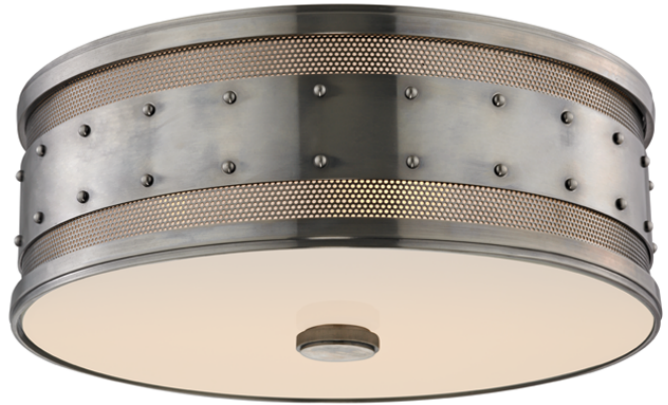

GAINES

2206-HN

FINISHES

HISTORIC NICKEL

DIMENSIONS / SPECS

Height: 5.5"
Width/Diameter: 16"
Canopy/Backplate: 16"
Product Weight: 6lb
Canopy/Backplate Shape: Round
Sloped Ceiling Compatible: No
Living Finish: No
Uplight Only: No

Shade 1: Glass
Shade 1 Finish: Clear Etched
Replacement Glass Item #(s): DIF-002206

ELECTRICAL

Bulb 1
Bulb Included: No
Socket: E26 Medium Base
Bulb Type: A19
Max Wattage: 60
Bulb Quantity: 3
Gem Box Required (2"x3"): No
Dark Sky: No