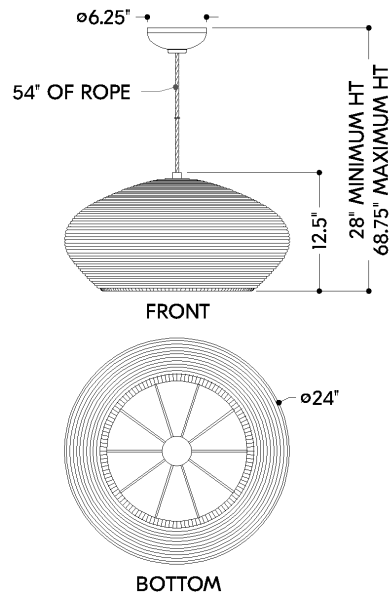

FERNDALE

2224-GSW

Entirely handcrafted from white coiled cotton cord, the Fishkill pendant is a pure expression of materiality. The small gaps between the coils allow light to escape, creating a warm, glowing effect that fills the entire shade. Available in two sizes, Ferndale lends a fresh, airy quality to contemporary spaces.

*Due to the one-of-a-kind nature of the medium, exact colors and patterns may vary slightly from the image shown.

FINISHES

GISSO WHITE

DIMENSIONS

Height: 66"
Width/Diameter: 66"
Length: 66"
Minimum Height: 66"
Maximum Height: 66"
Canopy/Backplate: 6.25"
Hanging Type: 108" Premium Composite Cord
Product Weight: 66lb
Extension: 66"
Top to Center: 66"
Canopy/Backplate Shape: Round
Sloped Ceiling Compatible: No
Living Finish: Yes
Uplight Only: Yes

Shade

Shade 1: String
Shade 1 Top Width: 24"
Shade 1 Height: 11.75"

ELECTRICAL

Bulb 1

Bulb Included: No
Socket: E26 Medium Base
Bulb Type: A21
Max Wattage: 25
Bulb Quantity: 1
Wire Length: 500mm
Cord Type: ! New Cord Type
Dimmer Type: Incandescent
Switch Type: ON/OFF STOMP SWITCH
Gem Box Required (2"x3"): Yes
Dark Sky: Yes
CRI: 66
Color Temp.: 66k
Lumens: 66
Title 24: Yes
Field Serviceable: No

Battery

Battery Powered: Yes
Battery Included: Yes
Battery Life: ! New Battery Life !

FERNDALE

2224-GSW

SHIPPING

Carton 1: 28" x 28" x 18"

Carton 1 Weight: 18lb

Shipping Method: Ground