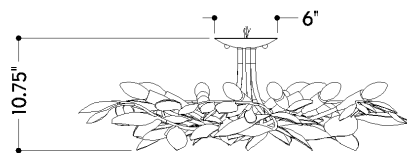

FINISHES

VINTAGE GOLD LEAF w/ WHITE PLASTER

DIMENSIONS / SPECS

Height: 10.75"
Width/Diameter: 32"
Canopy/Backplate: 6"
Product Weight: 16.5lb
Canopy/Backplate Shape: Round
Sloped Ceiling Compatible: No
Living Finish: No
Uplight Only: No

ELECTRICAL

Bulb 1
Bulb Included: No
Socket: E12 Candelabra Base
Bulb Type: B11
Max Wattage: 8
Bulb Quantity: 10
Gem Box Required (2"x3"): No
Dark Sky: No

SHIPPING

Carton 1: 36" x 36" x 15"
Carton 1 Weight: 29lb
Shipping Method: Truck Only
Country of Origin: PH

FRONT

BOTTOM