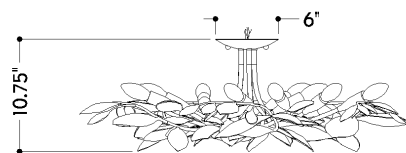

FINISHES

VINTAGE GOLD LEAF w/ WHITE PLASTER

DIMENSIONS

Height: 10.75"
Width/Diameter: 32"
Canopy/Backplate: 6"
Product Weight: 16.5lb
Canopy/Backplate Shape: Round
Sloped Ceiling Compatible: No
Living Finish: No
Uplight Only: No

Shade

ELECTRICAL

Bulb 1

Bulb Included: No
Socket: E12 Candelabra Base
Bulb Type: B11
Max Wattage: 8
Bulb Quantity: 10
Gem Box Required (2"x3"): No
Dark Sky: No

SHIPPING

Carton 1: 36" x 36" x 15"
Carton 1 Weight: 29lb
Shipping Method: Truck Only
Country of Origin: PH

FRONT

BOTTOM