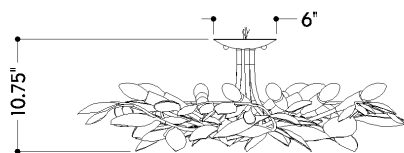

MARABEC

2232-VGL/WP

A sophisticated take on a vine-inspired motif, Marabec shines with natural grace. Leaves sculpted from white plaster provide a clean, modern feel extending from warm Gold Leaf branches. The delicately curved framework imparts a sense of movement, energizing interior spaces. Available as a semi-flush in two sizes or as a wall sconce.

FINISHES

VINTAGE GOLD LEAF w/ WHITE PLASTER

DIMENSIONS

Height: 10.75"
Width/Diameter: 32"
Canopy/Backplate: 6"
Product Weight: 16.5lb
Canopy/Backplate Shape: Round
Sloped Ceiling Compatible: No
Living Finish: No
Uplight Only: No

Shade

ELECTRICAL

Bulb 1

Bulb Included: No
Socket: E12 Candelabra Base
Bulb Type: B11
Max Wattage: 8
Bulb Quantity: 10
Gem Box Required (2"x3"): No
Dark Sky: No

SHIPPING

Carton 1: 36" x 36" x 15"
Carton 1 Weight: 29lb
Shipping Method: Truck Only
Country of Origin: PH

FRONT