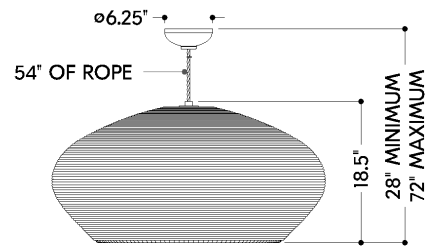

*Due to the one-of-a-kind nature of the medium, exact colors and patterns may vary slightly from the image shown.

FINISHES

GESSO WHITE

DIMENSIONS

Height: 66"
Width/Diameter: 66"
Length: 66"
Minimum Height: 66"
Maximum Height: 66"
Canopy/Backplate: 6.25"
Hanging Type: 108" Premium Composite Cord
Product Weight: 66lb
Extension: 66"
Top to Center: 66"
Canopy/Backplate Shape: Round
Sloped Ceiling Compatible: No
Living Finish: Yes
Uplight Only: Yes

Shade

Shade 1: String
Shade 1 Top Width: 36"
Shade 1 Height: 17.75"

ELECTRICAL

Bulb 1

Bulb Included: No
Socket: E26 Medium Base
Bulb Type: A21
Max Wattage: 25
Bulb Quantity: 1
Wire Length: 500mm
Cord Type: ! New Cord Type
Dimmer Type: Incandescent
Switch Type: ON/OFF STOMP SWITCH
Gem Box Required (2"x3"): Yes
Dark Sky: Yes
CRI: 66
Color Temp.: 66k
Lumens: 66
Title 24: Yes
Field Serviceable: No

Battery

Battery Powered: Yes
Battery Included: Yes
Battery Life: ! New Battery Life !

FERNDALE

2236-GSW

SHIPPING

Carton 1: 40" x 40" x 23"

Carton 1 Weight: 11lb

Shipping Method: Truck Only