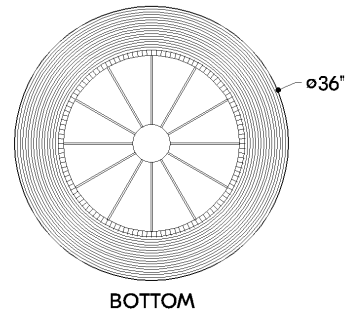

FERNDALE

2236-GSW

Entirely handcrafted from white coiled cotton cord, the Fishkill pendant is a pure expression of materiality. The small gaps between the coils allow light to escape, creating a warm, glowing effect that fills the entire shade. Available in two sizes, Ferndale lends a fresh, airy quality to contemporary spaces.

*Due to the one-of-a-kind nature of the medium, exact colors and patterns may vary slightly from the image shown.

FINISHES

GESSO WHITE

DIMENSIONS

Height: 66"
Width/Diameter: 66"
Length: 66"
Minimum Height: 66"
Maximum Height: 66"
Canopy/Backplate: 6.25"
Hanging Type: 108" Premium Composite Cord
Product Weight: 66lb
Extension: 66"
Top to Center: 66"
Canopy/Backplate Shape: Round
Sloped Ceiling Compatible: No
Living Finish: Yes
Uplight Only: Yes

Shade

Shade 1: String
Shade 1 Top Width: 36"
Shade 1 Height: 17.75"

ELECTRICAL

Bulb 1

Bulb Included: No
Socket: E26 Medium Base
Bulb Type: A21
Max Wattage: 25
Bulb Quantity: 1
Wire Length: 500mm
Cord Type: ! New Cord Type
Dimmer Type: Incandescent
Switch Type: ON/OFF STOMP SWITCH
Gem Box Required (2"x3"): Yes
Dark Sky: Yes
CRI: 66
Color Temp.: 66k
Lumens: 66
Title 24: Yes
Field Serviceable: No

Battery

Battery Powered: Yes
Battery Included: Yes
Battery Life: ! New Battery Life !