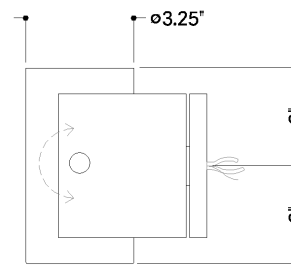

FINISHES

AGED BRASS

DIMENSIONS

Height: 66"
Width/Diameter: 66"
Length: 66"
Minimum Height: 66"
Maximum Height: 66"
Canopy/Backplate: 4.25"
Hanging Type: 108" Premium Composite Cord
Product Weight: 66lb
Extension: 66"
Top to Center: 66"
Canopy/Backplate Shape: Square
Sloped Ceiling Compatible: No
Living Finish: Yes
Uplight Only: Yes

Shade

ELECTRICAL

Bulb 1

Bulb Included: No
Socket: GU10
Bulb Type: MR16
Max Wattage: 10
Bulb Quantity: 1
Wire Length: 500mm
Cord Type: ! New Cord Type
Dimmer Type: Incandescent
Switch Type: ON/OFF STOMP SWITCH
Gem Box Required (2"x3"): Yes
Dark Sky: Yes
CRI: 66
Color Temp.: 66k
Lumens: 66
Title 24: Yes
Field Serviceable: No

Battery

Battery Powered: Yes
Battery Included: Yes
Battery Life: ! New Battery Life !

SHIPPING

Carton 1: 9" x 8" x 8"
Carton 1 Weight: 4lb
Shipping Method: Ground
Country of Origin: CN

TOP

FRONT

SIDE