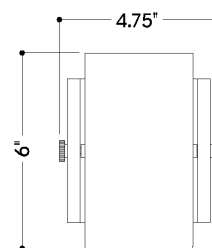

FINISHES

AGED BRASS

DIMENSIONS

Height: 66"
Width/Diameter: 66"
Length: 66"
Minimum Height: 66"
Maximum Height: 66"
Canopy/Backplate: 4.25"
Hanging Type: 108" Premium Composite Cord
Product Weight: 66lb
Extension: 66"
Top to Center: 66"
Canopy/Backplate Shape: Square
Sloped Ceiling Compatible: No
Living Finish: Yes
Uplight Only: Yes

Shade

ELECTRICAL

Bulb 1

Bulb Included: No
Socket: GU10
Bulb Type: MR16
Max Wattage: 10
Bulb Quantity: 1
Wire Length: 500mm
Cord Type: ! New Cord Type
Dimmer Type: Incandescent
Switch Type: ON/OFF STOMP SWITCH
Gem Box Required (2"x3"): Yes
Dark Sky: Yes
CRI: 66
Color Temp.: 66k
Lumens: 66
Title 24: Yes
Field Serviceable: No

Battery

Battery Powered: Yes
Battery Included: Yes
Battery Life: ! New Battery Life !

SHIPPING

Carton 1: 9" x 8" x 8"
Carton 1 Weight: 4lb
Shipping Method: Ground
Country of Origin: CN

TOP

FRONT

SIDE