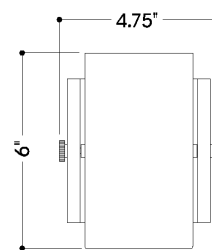

FINISHES

AGED BRASS

DIMENSIONS

Height: 66"
Width/Diameter: 66"
Length: 66"
Minimum Height: 66"
Maximum Height: 66"
Canopy/Backplate: 4.25"
Hanging Type: 108" Premium Composite Cord
Product Weight: 66lb
Extension: 66"
Top to Center: 66"
Canopy/Backplate Shape: Square
Sloped Ceiling Compatible: No
Living Finish: Yes
Uplight Only: Yes

Shade

ELECTRICAL

Bulb 1

Bulb Included: No
Socket: GU10
Bulb Type: MR16
Max Wattage: 10
Bulb Quantity: 1
Wire Length: 500mm
Cord Type: ! New Cord Type
Dimmer Type: Incandescent
Switch Type: ON/OFF STOMP SWITCH
Gem Box Required (2"x3"): Yes
Dark Sky: Yes
CRI: 66
Color Temp.: 66k
Lumens: 66
Title 24: Yes
Field Serviceable: No

Battery

Battery Powered: Yes
Battery Included: Yes
Battery Life: ! New Battery Life !

SHIPPING

Carton 1: 9" x 8" x 8"
Carton 1 Weight: 4lb
Shipping Method: Ground
Country of Origin: CN

TOP

FRONT

SIDE