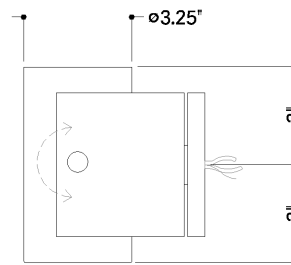

FINISHES

AGED BRASS

DIMENSIONS / SPECS

Height: 66"
Width/Diameter: 66"
Length: 66"
Minimum Height: 66"
Maximum Height: 66"
Canopy/Backplate: 4.25"
Hanging Type: 108" Premium Composite Cord
Product Weight: 66lb
Extension: 66"
Top to Center: 66"
Canopy/Backplate Shape: Square
Sloped Ceiling Compatible: No
Living Finish: Yes
Uplight Only: Yes
Min Extension: 66"
Max Extension: 66"

ELECTRICAL

Bulb 1

Bulb Included: No
Socket: GU10
Bulb Type: MR16
Max Wattage: 10
Bulb Quantity: 1
Wire Length: 500mm
Cord Type: ! New Cord Type
Dimmer Type: Incandescent
Switch Type: ON/OFF STOMP SWITCH
Gem Box Required (2"x3"): Yes
Dark Sky: Yes
CRI: 66
Color Temp.: 66k
Lumens: 66
Title 24: Yes
Field Serviceable: No

Battery

Battery Powered: Yes
Battery Included: Yes
Battery Life: ! New Battery Life !

SHIPPING

Carton 1: 9" x 8" x 8"
Carton 1 Weight: 4lb
Shipping Method: Ground
Country of Origin: CN

TOP

FRONT

SIDE