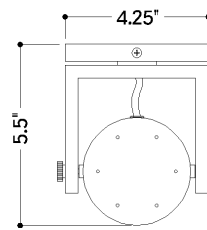

FINISHES

AGED BRASS

DIMENSIONS / SPECS

Height: 66"
Width/Diameter: 66"
Length: 66"
Minimum Height: 66"
Maximum Height: 66"
Canopy/Backplate: 4.25"
Hanging Type: 108" Premium Composite Cord
Product Weight: 66lb
Extension: 66"
Top to Center: 66"
Canopy/Backplate Shape: Square
Sloped Ceiling Compatible: No
Living Finish: Yes
Uplight Only: Yes
Min Extension: 66"
Max Extension: 66"

ELECTRICAL

Bulb 1

Bulb Included: No
Socket: GU10
Bulb Type: MR16
Max Wattage: 10
Bulb Quantity: 1
Wire Length: 500mm
Cord Type: ! New Cord Type
Dimmer Type: Incandescent
Switch Type: ON/OFF STOMP SWITCH
Gem Box Required (2"x3"): Yes
Dark Sky: Yes
CRI: 66
Color Temp.: 66k
Lumens: 66
Title 24: Yes
Field Serviceable: No

Battery

Battery Powered: Yes
Battery Included: Yes
Battery Life: ! New Battery Life !

SHIPPING

Carton 1: 9" x 8" x 8"
Carton 1 Weight: 4lb
Shipping Method: Ground
Country of Origin: CN

TOP

FRONT

SIDE