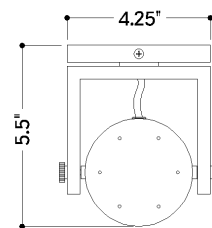

FINISHES

AGED BRASS

DIMENSIONS

Height: 66"
Width/Diameter: 66"
Length: 66"
Minimum Height: 66"
Maximum Height: 66"
Canopy/Backplate: 4.25"
Hanging Type: 108" Premium Composite Cord
Product Weight: 66lb
Extension: 66"
Top to Center: 66"
Canopy/Backplate Shape: Square
Sloped Ceiling Compatible: No
Living Finish: Yes
Uplight Only: Yes

Shade

ELECTRICAL

Bulb 1

Bulb Included: No
Socket: GU10
Bulb Type: MR16
Max Wattage: 10
Bulb Quantity: 1
Wire Length: 500mm
Cord Type: ! New Cord Type
Dimmer Type: Incandescent
Switch Type: ON/OFF STOMP SWITCH
Gem Box Required (2"x3"): Yes
Dark Sky: Yes
CRI: 66
Color Temp.: 66k
Lumens: 66
Title 24: Yes
Field Serviceable: No

Battery

Battery Powered: Yes
Battery Included: Yes
Battery Life: ! New Battery Life !

SHIPPING

Carton 1: 9" x 8" x 8"
Carton 1 Weight: 4lb
Shipping Method: Ground
Country of Origin: CN

TOP

FRONT

SIDE