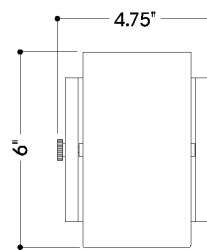

FINISHES

AGED BRASS

DIMENSIONS / SPECS

Height: 66"
Width/Diameter: 66"
Length: 66"
Minimum Height: 66"
Maximum Height: 66"
Canopy/Backplate: 4.25"
Hanging Type: 108" Premium Composite Cord
Product Weight: 66lb
Extension: 66"
Top to Center: 66"
Canopy/Backplate Shape: Square
Sloped Ceiling Compatible: No
Living Finish: Yes
Uplight Only: Yes
Min Extension: 66"
Max Extension: 66"

Battery

Battery Powered: Yes
Battery Included: Yes
Battery Life: ! New Battery Life !

SHIPPING

Carton 1: 9" x 8" x 8"
Carton 1 Weight: 4lb
Shipping Method: Ground
Country of Origin: CN

TOP

FRONT

SIDE