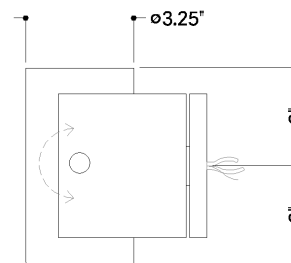

FINISHES

AGED BRASS

DIMENSIONS

Height: 66"
Width/Diameter: 66"
Length: 66"
Minimum Height: 66"
Maximum Height: 66"
Canopy/Backplate: 4.25"
Hanging Type: 108" Premium Composite Cord
Product Weight: 66lb
Extension: 66"
Top to Center: 66"
Canopy/Backplate Shape: Square
Sloped Ceiling Compatible: No
Living Finish: Yes
Uplight Only: Yes

Shade

ELECTRICAL

Bulb 1

Bulb Included: No
Socket: GU10
Bulb Type: MR16
Max Wattage: 10
Bulb Quantity: 1
Wire Length: 500mm
Cord Type: ! New Cord Type
Dimmer Type: Incandescent
Switch Type: ON/OFF STOMP SWITCH
Gem Box Required (2"x3"): Yes
Dark Sky: Yes
CRI: 66
Color Temp.: 66k
Lumens: 66
Title 24: Yes
Field Serviceable: No

Battery

Battery Powered: Yes
Battery Included: Yes
Battery Life: ! New Battery Life !

SHIPPING

Carton 1: 9" x 8" x 8"
Carton 1 Weight: 4lb
Shipping Method: Ground
Country of Origin: CN

TOP

FRONT

SIDE