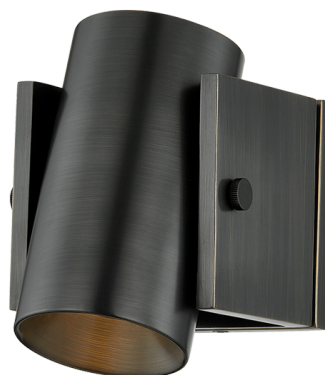

NOWRA

2306-DB

A luxurious basic featuring strong geometries and an adjustable shade. This single-light sconce serves as a compact spotlight, allowing you to customize its direction as needed. Available in Aged Brass and Distressed Bronze finishes, Nowra takes up minimal space but provides maximum efficiency.

FINISHES

AGED BRASS (AGB)

DISTRESSED BRONZE (DB)

Coastal Suitable Finish (EPM): No

DIMENSIONS

Height: 6"

Width/Diameter: 4.75"

Canopy/Backplate: 4.25"

Product Weight: 3.17lb

Extension: 5.5"

Top to Center: 3"

Canopy/Backplate Shape: Square

Sloped Ceiling Compatible: No

Living Finish: No

Uplight Only: No

Shade