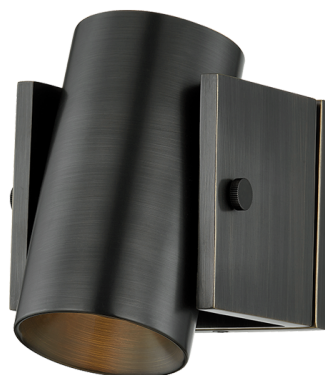

NOWRA

2306-DB

A luxurious basic featuring strong geometries and an adjustable shade. This single-light sconce serves as a compact spotlight, allowing you to customize its direction as needed. Available in Aged Brass and Distressed Bronze finishes, Nowra takes up minimal space but provides maximum efficiency.

FINISHES

DISTRESSED BRONZE

Coastal Suitable Finish (EPM): No

DIMENSIONS

Height: 6"
Width/Diameter: 4.75"
Canopy/Backplate: 4.25"
Product Weight: 3.17lb
Extension: 5.5"
Top to Center: 3"
Canopy/Backplate Shape: Square
Sloped Ceiling Compatible: No
Living Finish: No
Uplight Only: No

Shade

ELECTRICAL

Bulb 1

Bulb Included: No
Socket: GU10
Bulb Type: MR16
Max Wattage: 10
Bulb Quantity: 1
Bulb Included: No
Cord Type: B & W TEFLON W/ GROUND WIRE
Gem Box Required (2"x3"): No
Dark Sky: No

SHIPPING