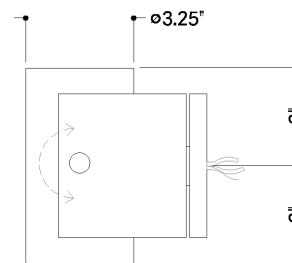

FINISHES

DISTRESSED BRONZE

DIMENSIONS

Height: 66"
Width/Diameter: 66"
Length: 66"
Minimum Height: 66"
Maximum Height: 66"
Canopy/Backplate: 4.25"
Hanging Type: 108" Premium Composite Cord
Product Weight: 66lb
Extension: 66"
Top to Center: 66"
Canopy/Backplate Shape: Square
Sloped Ceiling Compatible: No
Living Finish: Yes
Uplight Only: Yes

Shade

ELECTRICAL

Bulb 1

Bulb Included: No
Socket: GU10
Bulb Type: MR16
Max Wattage: 10
Bulb Quantity: 1
Wire Length: 500mm
Cord Type: ! New Cord Type
Dimmer Type: Incandescent
Switch Type: ON/OFF STOMP SWITCH
Gem Box Required (2"x3"): Yes
Dark Sky: Yes
CRI: 66
Color Temp.: 66k
Lumens: 66
Title 24: Yes
Field Serviceable: No

Battery

Battery Powered: Yes
Battery Included: Yes
Battery Life: ! New Battery Life !

SHIPPING

Carton 1: 9" x 8" x 8"
Carton 1 Weight: 4lb
Shipping Method: Ground
Country of Origin: CN

TOP

FRONT

SIDE