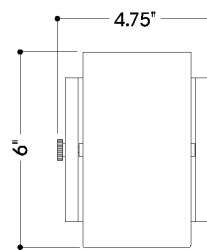

## DIMENSIONS / SPECS

Height: 66"  
Width/Diameter: 66"  
Length: 66"  
Minimum Height: 66"  
Maximum Height: 66"  
Canopy/Backplate: 4.25"  
Hanging Type: 108" Premium Composite Cord  
Product Weight: 66lb  
Extension: 66"  
Top to Center: 66"  
Canopy/Backplate Shape: Square  
Sloped Ceiling Compatible: No  
Living Finish: Yes  
Uplight Only: Yes  
Min Extension: 66"  
Max Extension: 66"

## SHIPPING

Carton 1: 9" x 8" x 8"  
Carton 1 Weight: 4lb  
Shipping Method: Ground  
Country of Origin: CN

TOP

FRONT

SIDE