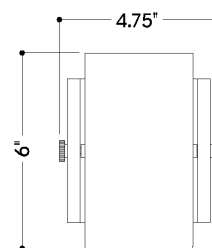

FINISHES

DISTRESSED BRONZE

DIMENSIONS

Height: 66"
Width/Diameter: 66"
Length: 66"
Minimum Height: 66"
Maximum Height: 66"
Canopy/Backplate: 4.25"
Hanging Type: 108" Premium Composite Cord
Product Weight: 66lb
Extension: 66"
Top to Center: 66"
Canopy/Backplate Shape: Square
Sloped Ceiling Compatible: No
Living Finish: Yes
Uplight Only: Yes

Shade

ELECTRICAL

Bulb 1

Bulb Included: No
Socket: GU10
Bulb Type: MR16
Max Wattage: 10
Bulb Quantity: 1
Wire Length: 500mm
Cord Type: ! New Cord Type
Dimmer Type: Incandescent
Switch Type: ON/OFF STOMP SWITCH
Gem Box Required (2"x3"): Yes
Dark Sky: Yes
CRI: 66
Color Temp.: 66k
Lumens: 66
Title 24: Yes
Field Serviceable: No

Battery

Battery Powered: Yes
Battery Included: Yes
Battery Life: ! New Battery Life !

SHIPPING

Carton 1: 9" x 8" x 8"
Carton 1 Weight: 4lb
Shipping Method: Ground
Country of Origin: CN

TOP

FRONT

SIDE