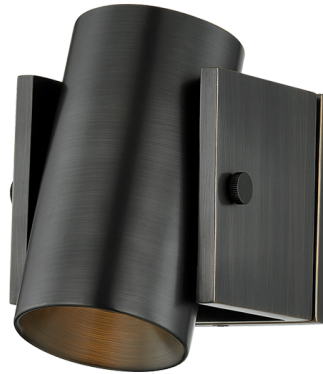

NOWRA

2306-DB

A luxurious basic featuring strong geometries and an adjustable shade. This single-light sconce serves as a compact spotlight, allowing you to customize its direction as needed. Available in Aged Brass and Distressed Bronze finishes, Nowra takes up minimal space but provides maximum efficiency.

FINISHES

DISTRESSED BRONZE

DIMENSIONS

Height: 66"
Width/Diameter: 66"
Length: 66"
Minimum Height: 66"
Maximum Height: 66"
Canopy/Backplate: 4.25"
Hanging Type: 108" Premium Composite Cord
Product Weight: 66lb
Extension: 66"
Top to Center: 66"
Canopy/Backplate Shape: Square
Sloped Ceiling Compatible: No
Living Finish: Yes
Uplight Only: Yes

Shade

ELECTRICAL

Bulb 1

Bulb Included: No
Socket: GU10
Bulb Type: MR16
Max Wattage: 10
Bulb Quantity: 1
Wire Length: 500mm
Cord Type: ! New Cord Type
Dimmer Type: Incandescent
Switch Type: ON/OFF STOMP SWITCH
Gem Box Required (2"x3"): Yes
Dark Sky: Yes
CRI: 66
Color Temp.: 66k
Lumens: 66
Title 24: Yes
Field Serviceable: No