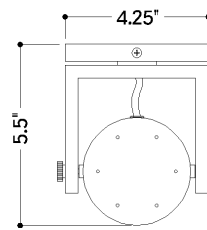

SHIPPING

Carton 1: 9" x 8" x 8"
Carton 1 Weight: 4lb
Shipping Method: Ground
Country of Origin: CN

TOP