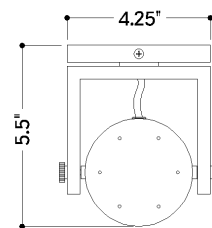

FINISHES

DISTRESSED BRONZE

DIMENSIONS

Height: 66"
Width/Diameter: 66"
Length: 66"
Minimum Height: 66"
Maximum Height: 66"
Canopy/Backplate: 4.25"
Hanging Type: 108" Premium Composite Cord
Product Weight: 66lb
Extension: 66"
Top to Center: 66"
Canopy/Backplate Shape: Square
Sloped Ceiling Compatible: No
Living Finish: Yes
Uplight Only: Yes

Shade

ELECTRICAL

Bulb 1

Bulb Included: No
Socket: GU10
Bulb Type: MR16
Max Wattage: 10
Bulb Quantity: 1
Wire Length: 500mm
Cord Type: ! New Cord Type
Dimmer Type: Incandescent
Switch Type: ON/OFF STOMP SWITCH
Gem Box Required (2"x3"): Yes
Dark Sky: Yes
CRI: 66
Color Temp.: 66k
Lumens: 66
Title 24: Yes
Field Serviceable: No

Battery

Battery Powered: Yes
Battery Included: Yes
Battery Life: ! New Battery Life !

SHIPPING

Carton 1: 9" x 8" x 8"
Carton 1 Weight: 4lb
Shipping Method: Ground
Country of Origin: CN

TOP

FRONT

SIDE