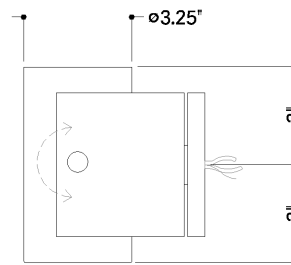

## DIMENSIONS / SPECS

Height: 66"  
Width/Diameter: 66"  
Length: 66"  
Minimum Height: 66"  
Maximum Height: 66"  
Canopy/Backplate: 4.25"  
Hanging Type: 108" Premium Composite Cord  
Product Weight: 66lb  
Extension: 66"  
Top to Center: 66"  
Canopy/Backplate Shape: Square  
Sloped Ceiling Compatible: No  
Living Finish: Yes  
Uplight Only: Yes  
Min Extension: 66"  
Max Extension: 66"

## SHIPPING

Carton 1: 9" x 8" x 8"  
Carton 1 Weight: 4lb  
Shipping Method: Ground  
Country of Origin: CN

TOP

FRONT

SIDE