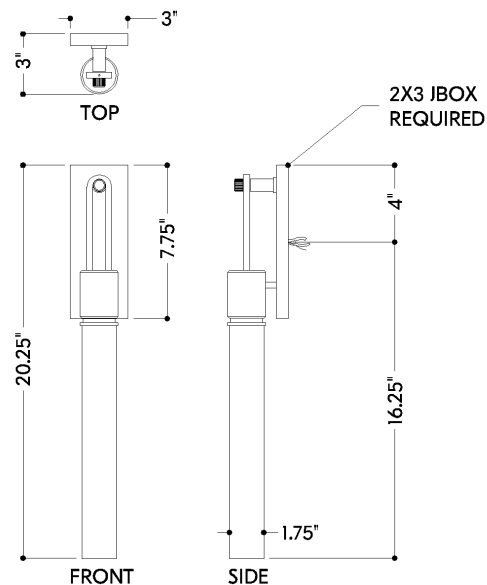

FINISHES

AGED BRASS

DIMENSIONS

Height: 66"
Width/Diameter: 66"
Length: 66"
Minimum Height: 66"
Maximum Height: 66"
Canopy/Backplate: 3"
Hanging Type: 108" Premium Composite Cord
Product Weight: 66lb
Extension: 66"
Top to Center: 66"
Canopy/Backplate Shape: Rectangle
Sloped Ceiling Compatible: No
Living Finish: Yes
Uplight Only: Yes

Shade

Shade 1: Glass
Shade 1 Finish: Clear Seeded
Shade 1 Top Width: 1.75"
Shade 1 Height: 12"
Shade 2: Glass
Shade 2 Finish: Clear Seeded
Shade 2 Top Width: 1.75"
Shade 2 Height: 0.5"

ELECTRICAL

Bulb 1

Bulb Included: N/A
Socket: Integrated LED
Max Wattage: 5
Bulb Quantity: 1
Wire Length: 500mm
Cord Type: ! New Cord Type
Dimmer Type: Incandescent
Switch Type: ON/OFF STOMP SWITCH
Gem Box Required (2"x3"): Yes
Dark Sky: Yes
CRI: 66
Color Temp.: 66k
Lumens: 66
Title 24: Yes
Field Serviceable: No

RAYNHAM

2420-AGB

Battery

Battery Powered: Yes

Battery Included: Yes

Battery Life: ! New Battery Life !

SHIPPING

Carton 1: 16" x 10" x 5"