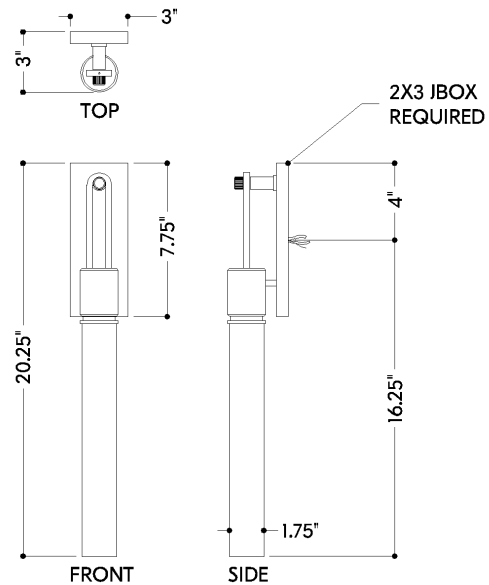

FINISHES

AGED BRASS

DIMENSIONS

Height: 66"
Width/Diameter: 66"
Length: 66"
Minimum Height: 66"
Maximum Height: 66"
Canopy/Backplate: 3"
Hanging Type: 108" Premium Composite Cord
Product Weight: 66lb
Extension: 66"
Top to Center: 66"
Canopy/Backplate Shape: Rectangle
Sloped Ceiling Compatible: No
Living Finish: Yes
Uplight Only: Yes

Shade

Shade 1: Glass
Shade 1 Finish: Clear Seeded
Shade 1 Top Width: 1.75"
Shade 1 Height: 12"
Shade 2: Glass
Shade 2 Finish: Clear Seeded
Shade 2 Top Width: 1.75"
Shade 2 Height: 0.5"

ELECTRICAL

Bulb 1

Bulb Included: N/A
Socket: Integrated LED
Max Wattage: 5
Bulb Quantity: 1
Wire Length: 500mm
Cord Type: ! New Cord Type
Dimmer Type: Incandescent
Switch Type: ON/OFF STOMP SWITCH
Gem Box Required (2"x3"): Yes
Dark Sky: Yes
CRI: 66
Color Temp.: 66k
Lumens: 66
Title 24: Yes
Field Serviceable: No

RAYNHAM

2420-AGB

Battery

Battery Powered: Yes

Battery Included: Yes

Battery Life: ! New Battery Life !

SHIPPING

Carton 1: 16" x 10" x 5"