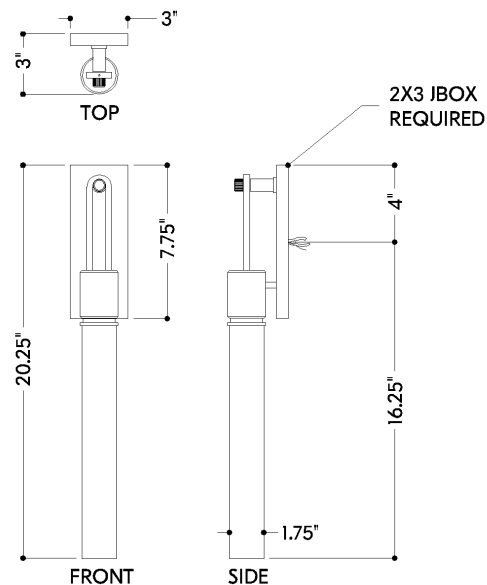

FINISHES

DISTRESSED BRONZE

DIMENSIONS

Height: 66"
Width/Diameter: 66"
Length: 66"
Minimum Height: 66"
Maximum Height: 66"
Canopy/Backplate: 3"
Hanging Type: 108" Premium Composite Cord
Product Weight: 66lb
Extension: 66"
Top to Center: 66"
Canopy/Backplate Shape: Rectangle
Sloped Ceiling Compatible: No
Living Finish: Yes
Uplight Only: Yes

Shade

Shade 1: Glass
Shade 1 Finish: Clear Seeded
Shade 1 Top Width: 1.75"
Shade 1 Height: 12"
Shade 2: Glass
Shade 2 Finish: Clear Seeded
Shade 2 Top Width: 1.75"
Shade 2 Height: 0.5"

ELECTRICAL

Bulb 1

Bulb Included: N/A
Socket: Integrated LED
Max Wattage: 5
Bulb Quantity: 1
Wire Length: 500mm
Cord Type: ! New Cord Type
Dimmer Type: Incandescent
Switch Type: ON/OFF STOMP SWITCH
Gem Box Required (2"x3"): Yes
Dark Sky: Yes
CRI: 66
Color Temp.: 66k
Lumens: 66
Title 24: Yes
Field Serviceable: No

RAYNHAM

2420-DB

Battery

Battery Powered: Yes

Battery Included: Yes

Battery Life: ! New Battery Life !

SHIPPING

Carton 1: 16" x 10" x 5"