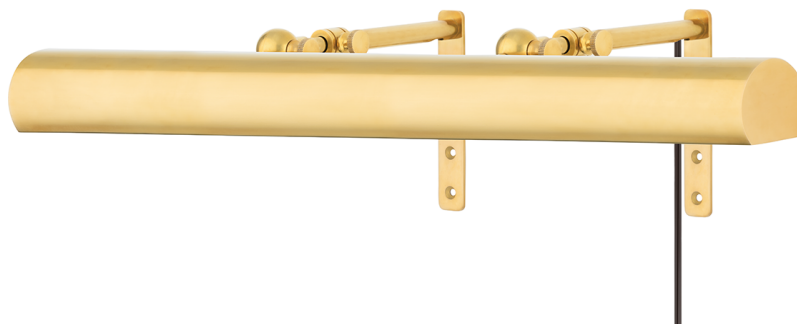

VERNON

2424-AGB

With a side-profile like a rising sun and handsome knurled pins so you can adjust both the length of its extension and the tilt of its smooth shade, Vernon is designed to illuminate your prized acquisitions. Different lengths and finishes accommodate paintings and personal treasures of various sizes. Vernon comes with a cord featuring an in-line switch; it may only be plugged into a standard electrical outlet on the wall. Since it may not be hardwired, it's an excellent picture light for those like to often change things up.

FINISHES

AGED BRASS

DIMENSIONS

Height: 5"

Width/Diameter: 24"

Minimum Height: 8.5"

Maximum Height: 11"

Product Weight: 2lb

Extension: 11"

Top to Center: 2.5"

Canopy/Backplate Shape: Rectangle

Sloped Ceiling Compatible: No

Living Finish: No

Uplight Only: Yes

Shade

Shade 1: Brass

Shade 1 Finish: Aged Brass

Shade 1 Bottom L/W: 0" / 24"

Shade 1 Height: 2"

ELECTRICAL

Bulb 1

Bulb Included: No

Socket: E26 Medium Base

Bulb Type: T10-5.5