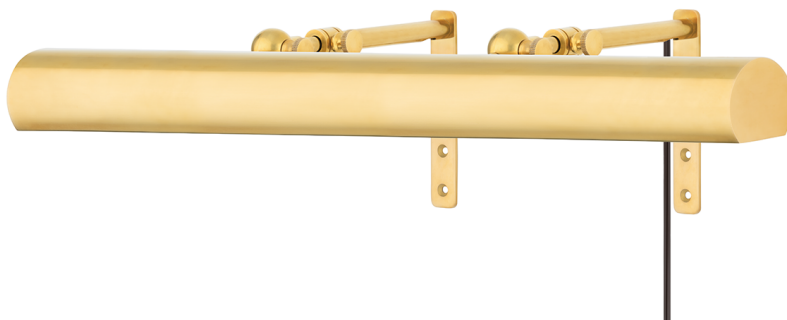

VERNON

2424-AGB

With a side-profile like a rising sun and handsome knurled pins so you can adjust both the length of its extension and the tilt of its smooth shade, Vernon is designed to illuminate your prized acquisitions. Different lengths and finishes accommodate paintings and personal treasures of various sizes. Vernon comes with a cord featuring an in-line switch; it may only be plugged into a standard electrical outlet on the wall. Since it may not be hardwired, it's an excellent picture light for those like to often change things up.

FINISHES

AGED BRASS

DIMENSIONS / SPECS

Height: 5"

Width/Diameter: 24"

Minimum Height: 8.5"

Maximum Height: 11"

Product Weight: 2lb

Extension: 11"

Top to Center: 2.5"

Canopy/Backplate Shape: Rectangle

Sloped Ceiling Compatible: No

Living Finish: No

Uplight Only: Yes

Shade 1: Brass

Shade 1 Finish: Aged Brass

Shade 1 Bottom L/W: 0" / 24"

Shade 1 Height: 2"

ELECTRICAL

Bulb 1

Bulb Included: No

Socket: E26 Medium Base

Bulb Type: T10-5.5

Max Wattage: 25