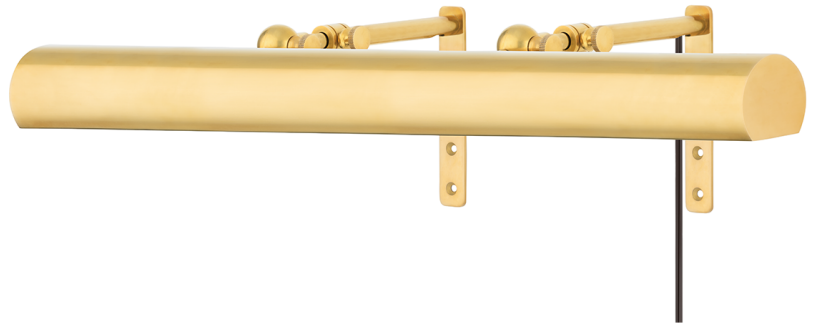

VERNON

2424-AGB

With a side-profile like a rising sun and handsome knurled pins so you can adjust both the length of its extension and the tilt of its smooth shade, Vernon is designed to illuminate your prized acquisitions. Different lengths and finishes accommodate paintings and personal treasures of various sizes. Vernon comes with a cord featuring an in-line switch; it may only be plugged into a standard electrical outlet on the wall. Since it may not be hardwired, it's an excellent picture light for those like to often change things up.

FINISHES

AGED BRASS

DIMENSIONS

Height: 5"

Width/Diameter: 24"

Minimum Height: 8.5"

Maximum Height: 11"

Product Weight: 2lb

Extension: 11"

Top to Center: 2.5"

Canopy/Backplate Shape: Rectangle

Sloped Ceiling Compatible: No

Living Finish: No

Uplight Only: Yes

Shade

Shade 1: Brass

Shade 1 Finish: Aged Brass

Shade 1 Bottom L/W: 0" / 24"

Shade 1 Height: 2"

ELECTRICAL

Bulb 1

Bulb Included: No

Socket: E26 Medium Base

Bulb Type: T10-5.5