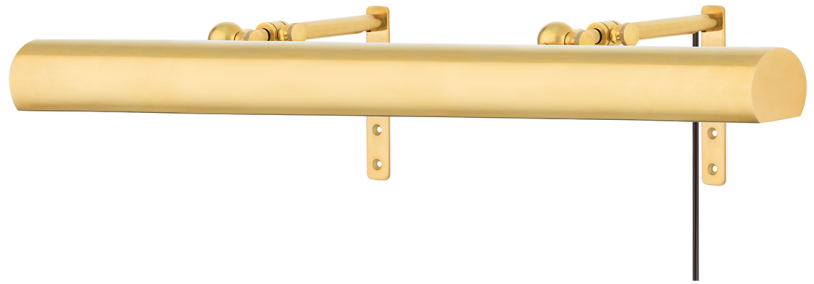

VERNON

2430-AGB

With a side-profile like a rising sun and handsome knurled pins so you can adjust both the length of its extension and the tilt of its smooth shade, Vernon is designed to illuminate your prized acquisitions. Different lengths and finishes accommodate paintings and personal treasures of various sizes. Vernon comes with a cord featuring an in-line switch; it may only be plugged into a standard electrical outlet on the wall. Since it may not be hardwired, it's an excellent picture light for those like to often change things up.

FINISHES

AGED BRASS

DIMENSIONS / SPECS

Height: 5"

Width/Diameter: 30"

Minimum Height: 8.5"

Maximum Height: 11"

Product Weight: 2lb

Extension: 11"

Top to Center: 2.5"

Canopy/Backplate Shape: Rectangle

Sloped Ceiling Compatible: No

Living Finish: No

Uplight Only: Yes

Shade 1: Brass

Shade 1 Finish: Aged Brass

Shade 1 Bottom L/W: 0" / 30"

Shade 1 Height: 2"

ELECTRICAL

Bulb 1

Bulb Included: No

Socket: E26 Medium Base

Bulb Type: T10-5.5

Max Wattage: 25