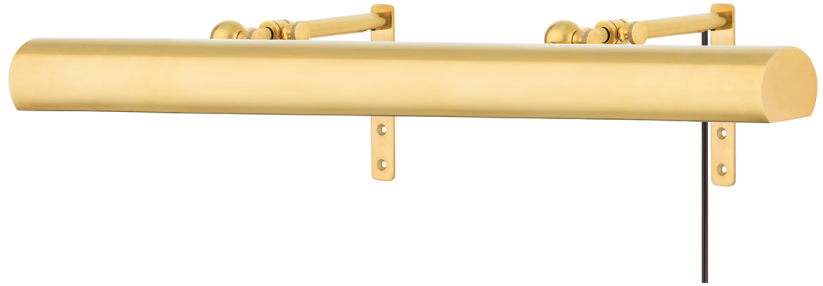

VERNON

2430-AGB

With a side-profile like a rising sun and handsome knurled pins so you can adjust both the length of its extension and the tilt of its smooth shade, Vernon is designed to illuminate your prized acquisitions. Different lengths and finishes accommodate paintings and personal treasures of various sizes. Vernon comes with a cord featuring an in-line switch; it may only be plugged into a standard electrical outlet on the wall. Since it may not be hardwired, it's an excellent picture light for those like to often change things up.

FINISHES

AGED BRASS

DIMENSIONS

Height: 5"

Width/Diameter: 30"

Minimum Height: 8.5"

Maximum Height: 11"

Product Weight: 2lb

Extension: 11"

Top to Center: 2.5"

Canopy/Backplate Shape: Rectangle

Sloped Ceiling Compatible: No

Living Finish: No

Uplight Only: Yes

Shade

Shade 1: Brass

Shade 1 Finish: Aged Brass

Shade 1 Bottom L/W: 0" / 30"

Shade 1 Height: 2"

ELECTRICAL

Bulb 1

Bulb Included: No

Socket: E26 Medium Base

Bulb Type: T10-5.5