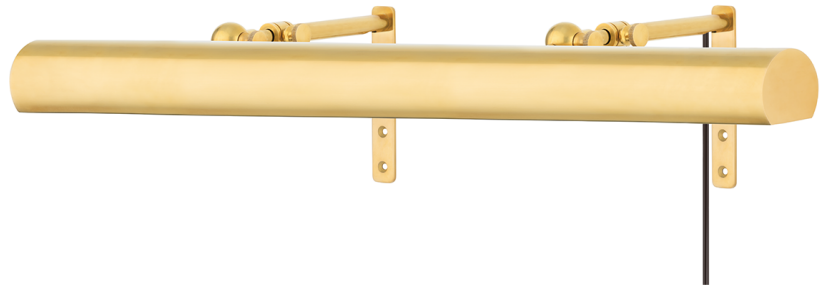

VERNON

2430-AGB

With a side-profile like a rising sun and handsome knurled pins so you can adjust both the length of its extension and the tilt of its smooth shade, Vernon is designed to illuminate your prized acquisitions. Different lengths and finishes accommodate paintings and personal treasures of various sizes. Vernon comes with a cord featuring an in-line switch; it may only be plugged into a standard electrical outlet on the wall. Since it may not be hardwired, it's an excellent picture light for those like to often change things up.

FINISHES

AGED BRASS

DIMENSIONS

Height: 5"

Width/Diameter: 30"

Minimum Height: 8.5"

Maximum Height: 11"

Product Weight: 2lb

Extension: 11"

Top to Center: 2.5"

Canopy/Backplate Shape: Rectangle

Sloped Ceiling Compatible: No

Living Finish: No

Uplight Only: Yes

Shade

Shade 1: Brass

Shade 1 Finish: Aged Brass

Shade 1 Bottom L/W: 0" / 30"

Shade 1 Height: 2"

ELECTRICAL

Bulb 1

Bulb Included: No

Socket: E26 Medium Base

Bulb Type: T10-5.5