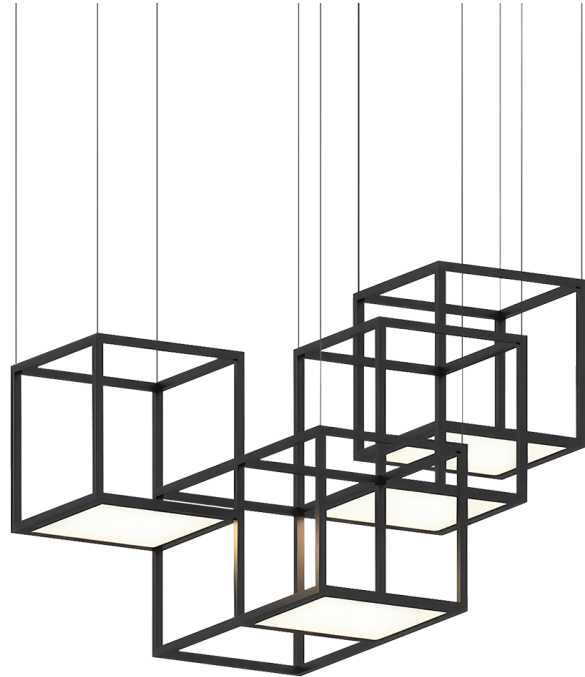

CUBIX™

24Z0001K

Cubix LED Chandelier brings volume and constructive interest to Modern space. Arrayed in precisely interconnected relationships, these suspended cubes are joined to each other by a shared leg on each frame. With each cube set at one of four vertical positions to the next, the construction allows for expansive horizontal and vertical arrays across the plane and height of a space. If a minimal height is desired, learn how low profile Cubix Surface expands the utility and aesthetic application of the Cubix family.

FINISHES

Satin Black

DIMENSIONS

Height: 28.5"

Width/Diameter: 48.5"

Length: 36.5"

Minimum Height: 29.5"

Maximum Height: 92.5"

Hanging Type: 6' Adjustable Cord/Cable

Product Weight: 8lb

Sloped Ceiling Compatible: No

Living Finish: No

Uplight Only: No

Shade

ELECTRICAL

Bulb 1

Bulb Included: No

Max Wattage: 50

Bulb Quantity: 4

Dimmer Type: ELV, TRIAC, 0-10 VOLT

Gem Box Required (2"x3"): No

Dark Sky: No

CRI: 90

Color Temp.: 3000k

Lumens: 2000

Title 24: No

Field Serviceable: No

SHIPPING

Carton 1: 0" x 0" x 0"

Carton 1 Weight: 0lb

Shipping Method: Ground

Country of Origin: