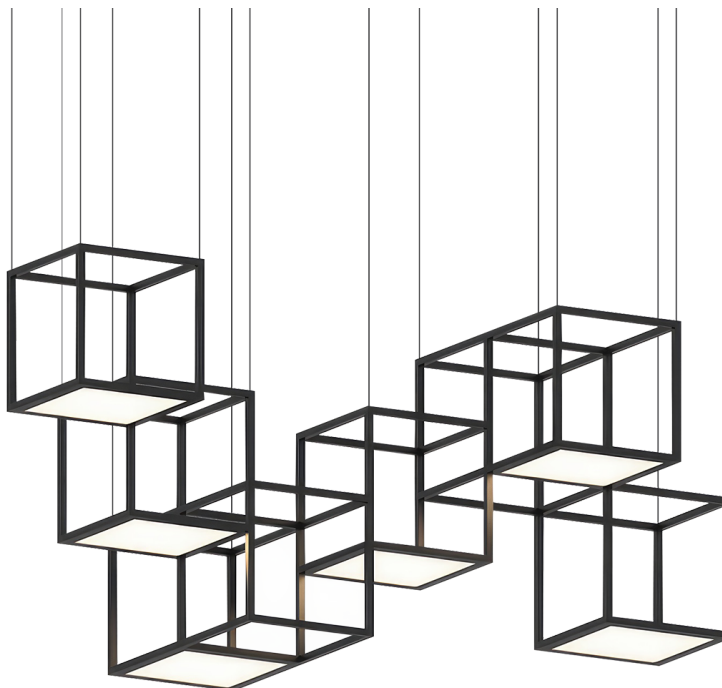

CUBIX™

24Z0002K

Cubix LED Chandelier brings volume and constructive interest to Modern space. Arrayed in precisely interconnected relationships, these suspended cubes are joined to each other by a shared leg on each frame. With each cube set at one of four vertical positions to the next, the construction allows for expansive horizontal and vertical arrays across the plane and height of a space. If a minimal height is desired, learn how low profile Cubix Surface expands the utility and aesthetic application of the Cubix family.

FINISHES

Satin Black

DIMENSIONS

Height: 28.5"

Width/Diameter: 72.5"

Length: 36.5"

Minimum Height: 29.5"

Maximum Height: 84.5"

Hanging Type: 6' Adjustable Cord/Cable

Product Weight: 10lb

Sloped Ceiling Compatible: No

Living Finish: No

Uplight Only: No

Shade

ELECTRICAL

Bulb 1

Bulb Included: No

Max Wattage: 74

Bulb Quantity: 6

Dimmer Type: ELV, TRIAC, 0-10 VOLT

Gem Box Required (2"x3"): No

Dark Sky: No

CRI: 90

Color Temp.: 3000k

Lumens: 3000

Title 24: No

Field Serviceable: No

SHIPPING

Carton 1: 0" x 0" x 0"

Carton 1 Weight: 0lb

Shipping Method: Ground

Country of Origin: