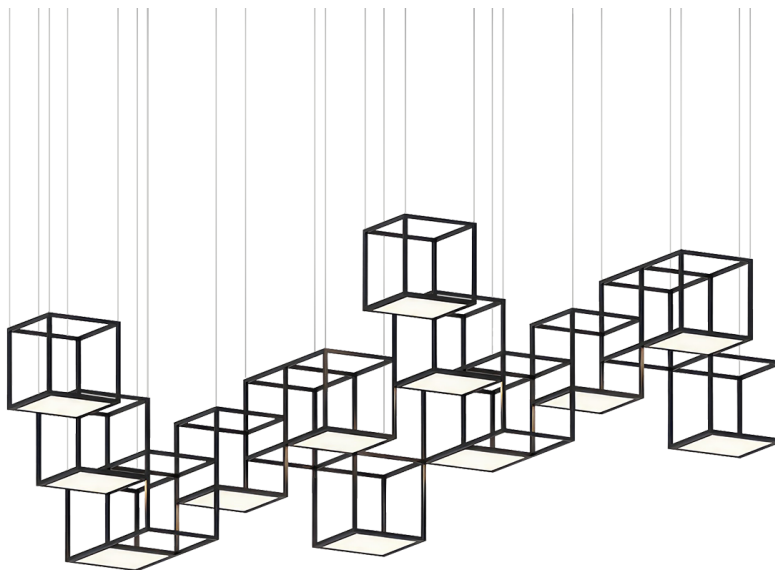

CUBIX™

24Z0003K

Cubix LED Chandelier brings volume and constructive interest to Modern space. Arrayed in precisely interconnected relationships, these suspended cubes are joined to each other by a shared leg on each frame. With each cube set at one of four vertical positions to the next, the construction allows for expansive horizontal and vertical arrays across the plane and height of a space. If a minimal height is desired, learn how low profile Cubix Surface expands the utility and aesthetic application of the Cubix family.

FINISHES

Satin Black

DIMENSIONS

Height: 44.5"

Width/Diameter: 120.5"

Length: 60.5"

Minimum Height: 45.5"

Maximum Height: 100.5"

Hanging Type: 6' Adjustable Cord/Cable

Product Weight: 12lb

Sloped Ceiling Compatible: No

Living Finish: No

Uplight Only: No

Shade

ELECTRICAL

Bulb 1

Bulb Included: No

Max Wattage: 148

Bulb Quantity: 12

Dimmer Type: ELV, TRIAC, 0-10 VOLT

Gem Box Required (2"x3"): No

Dark Sky: No

CRI: 90

Color Temp.: 3000k

Lumens: 6000

Title 24: No

Field Serviceable: No

SHIPPING

Carton 1: 0" x 0" x 0"

Carton 1 Weight: 0lb

Shipping Method: Ground

Country of Origin: