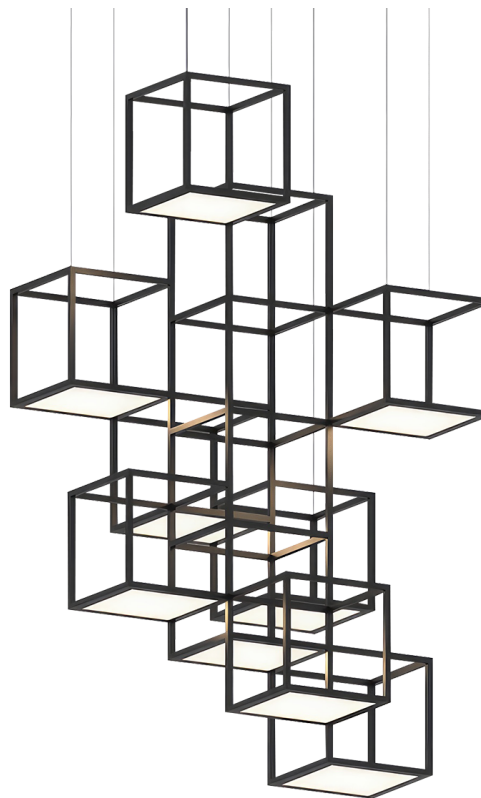

CUBIX™

24Z0004K

Cubix LED Chandelier brings volume and constructive interest to Modern space. Arrayed in precisely interconnected relationships, these suspended cubes are joined to each other by a shared leg on each frame. With each cube set at one of four vertical positions to the next, the construction allows for expansive horizontal and vertical arrays across the plane and height of a space. If a minimal height is desired, learn how low profile Cubix Surface expands the utility and aesthetic application of the Cubix family.

FINISHES

Satin Black

DIMENSIONS

Height: 72.5"

Width/Diameter: 36.5"

Length: 36.5"

Minimum Height: 73.5"

Maximum Height: 104.5"

Hanging Type: 6' Adjustable Cord/Cable

Product Weight: 12lb

Sloped Ceiling Compatible: No

Living Finish: No

Uplight Only: No

Shade

ELECTRICAL

Bulb 1

Bulb Included: No

Max Wattage: 112

Bulb Quantity: 9

Dimmer Type: ELV, TRIAC, 0-10 VOLT

Gem Box Required (2"x3"): No

Dark Sky: No

CRI: 90

Color Temp.: 3000k

Lumens: 4500

Title 24: No

Field Serviceable: No

SHIPPING

Carton 1: 0" x 0" x 0"

Carton 1 Weight: 0lb

Shipping Method: Ground

Country of Origin: