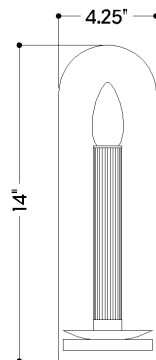

FINISHES

AGED BRASS

DIMENSIONS / SPECS

Height: 66"
Width/Diameter: 66"
Length: 66"
Minimum Height: 66"
Maximum Height: 66"
Canopy/Backplate: 4.25"
Hanging Type: 108" Premium Composite Cord
Product Weight: 66lb
Extension: 66"
Top to Center: 66"
Canopy/Backplate Shape: Rectangle
Sloped Ceiling Compatible: No
Living Finish: Yes
Uplight Only: Yes
Min Extension: 66"
Max Extension: 66"

ELECTRICAL

Bulb 1

Bulb Included: No
Socket: E12 Candelabra Base
Bulb Type: B11
Max Wattage: 8
Bulb Quantity: 1
Wire Length: 500mm
Cord Type: ! New Cord Type
Dimmer Type: Incandescent
Switch Type: ON/OFF STOMP SWITCH
Gem Box Required (2"x3"): Yes
Dark Sky: Yes
CRI: 66
Color Temp.: 66k
Lumens: 66
Title 24: Yes
Field Serviceable: No

Battery

Battery Powered: Yes
Battery Included: Yes
Battery Life: ! New Battery Life !

SHIPPING

Carton 1: 18" x 9" x 8"
Carton 1 Weight: 5lb
Shipping Method: Ground
Country of Origin: CN

TOP

FRONT

SIDE