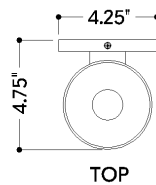

FINISHES

AGED BRASS

DIMENSIONS / SPECS

Height: 66"
Width/Diameter: 66"
Length: 66"
Minimum Height: 66"
Maximum Height: 66"
Canopy/Backplate: 4.25"
Hanging Type: 108" Premium Composite Cord
Product Weight: 66lb
Extension: 66"
Top to Center: 66"
Canopy/Backplate Shape: Rectangle
Sloped Ceiling Compatible: No
Living Finish: Yes
Uplight Only: Yes
Min Extension: 66"
Max Extension: 66"

ELECTRICAL

Bulb 1

Bulb Included: No
Socket: E12 Candelabra Base
Bulb Type: B11
Max Wattage: 8
Bulb Quantity: 1
Wire Length: 500mm
Cord Type: ! New Cord Type
Dimmer Type: Incandescent
Switch Type: ON/OFF STOMP SWITCH
Gem Box Required (2"x3"): Yes
Dark Sky: Yes
CRI: 66
Color Temp.: 66k
Lumens: 66
Title 24: Yes
Field Serviceable: No

Battery

Battery Powered: Yes
Battery Included: Yes
Battery Life: ! New Battery Life !

SHIPPING

Carton 1: 18" x 9" x 8"
Carton 1 Weight: 5lb
Shipping Method: Ground
Country of Origin: CN

TOP

FRONT

SIDE