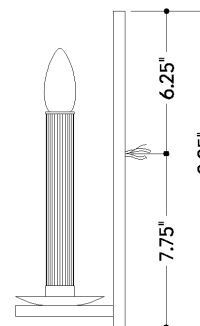

FINISHES

AGED BRASS

DIMENSIONS / SPECS

Height: 66"
Width/Diameter: 66"
Length: 66"
Minimum Height: 66"
Maximum Height: 66"
Canopy/Backplate: 4.25"
Hanging Type: 108" Premium Composite Cord
Product Weight: 66lb
Extension: 66"
Top to Center: 66"
Canopy/Backplate Shape: Rectangle
Sloped Ceiling Compatible: No
Living Finish: Yes
Uplight Only: Yes
Min Extension: 66"
Max Extension: 66"

ELECTRICAL

Bulb 1

Bulb Included: No
Socket: E12 Candelabra Base
Bulb Type: B11
Max Wattage: 8
Bulb Quantity: 1
Wire Length: 500mm
Cord Type: ! New Cord Type
Dimmer Type: Incandescent
Switch Type: ON/OFF STOMP SWITCH
Gem Box Required (2"x3"): Yes
Dark Sky: Yes
CRI: 66
Color Temp.: 66k
Lumens: 66
Title 24: Yes
Field Serviceable: No

Battery

Battery Powered: Yes
Battery Included: Yes
Battery Life: ! New Battery Life !

SHIPPING

Carton 1: 18" x 9" x 8"
Carton 1 Weight: 5lb
Shipping Method: Ground
Country of Origin: CN

TOP

FRONT

SIDE