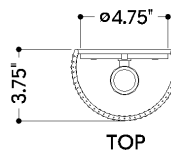

*Due to the one-of-a-kind nature of the medium, exact colors and patterns may vary slightly from the image shown.

FINISHES

VINTAGE GOLD LEAF

DIMENSIONS / SPECS

Height: 66"
Width/Diameter: 66"
Length: 66"
Minimum Height: 66"
Maximum Height: 66"
Canopy/Backplate: 4.75"
Hanging Type: 108" Premium Composite Cord
Product Weight: 66lb
Extension: 66"
Top to Center: 66"
Canopy/Backplate Shape: Round
Sloped Ceiling Compatible: No
Living Finish: Yes
Uplight Only: Yes
Min Extension: 66"
Max Extension: 66"

Shade 1: Coco Beads
Shade 1 Top Width: 5.75"
Shade 1 Height: 13.75"

ELECTRICAL

Bulb 1

Bulb Included: No
Socket: E26 Medium Base
Bulb Type: T10-9
Max Wattage: 15
Bulb Quantity: 1
Wire Length: 500mm
Cord Type: ! New Cord Type
Dimmer Type: Incandescent
Switch Type: ON/OFF STOMP SWITCH
Gem Box Required (2"x3"): Yes
Dark Sky: Yes
CRI: 66
Color Temp.: 66k
Lumens: 66
Title 24: Yes
Field Serviceable: No

Battery

Battery Powered: Yes
Battery Included: Yes
Battery Life: ! New Battery Life !

HAMPDEN

2518-VGL

SHIPPING

Carton 1: 21" x 10" x 8"

Carton 1 Weight: 7lb

Shipping Method: Ground