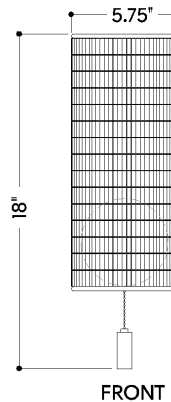

*Due to the one-of-a-kind nature of the medium, exact colors and patterns may vary slightly from the image shown.

FINISHES

VINTAGE GOLD LEAF

DIMENSIONS / SPECS

Height: 66"
Width/Diameter: 66"
Length: 66"
Minimum Height: 66"
Maximum Height: 66"
Canopy/Backplate: 4.75"
Hanging Type: 108" Premium Composite Cord
Product Weight: 66lb
Extension: 66"
Top to Center: 66"
Canopy/Backplate Shape: Round
Sloped Ceiling Compatible: No
Living Finish: Yes
Uplight Only: Yes
Min Extension: 66"
Max Extension: 66"

Shade 1: Coco Beads
Shade 1 Top Width: 5.75"
Shade 1 Height: 13.75"

ELECTRICAL

Bulb 1

Bulb Included: No
Socket: E26 Medium Base
Bulb Type: T10-9
Max Wattage: 15
Bulb Quantity: 1
Wire Length: 500mm
Cord Type: ! New Cord Type
Dimmer Type: Incandescent
Switch Type: ON/OFF STOMP SWITCH
Gem Box Required (2"x3"): Yes
Dark Sky: Yes
CRI: 66
Color Temp.: 66k
Lumens: 66
Title 24: Yes
Field Serviceable: No

Battery

Battery Powered: Yes
Battery Included: Yes
Battery Life: ! New Battery Life !

HAMPDEN

2518-VGL

SHIPPING

Carton 1: 21" x 10" x 8"

Carton 1 Weight: 7lb

Shipping Method: Ground