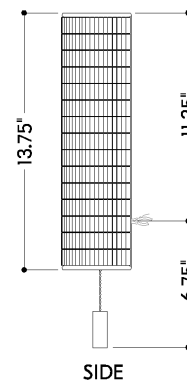

*Due to the one-of-a-kind nature of the medium, exact colors and patterns may vary slightly from the image shown.

FINISHES

VINTAGE GOLD LEAF

DIMENSIONS / SPECS

Height: 66"
Width/Diameter: 66"
Length: 66"
Minimum Height: 66"
Maximum Height: 66"
Canopy/Backplate: 4.75"
Hanging Type: 108" Premium Composite Cord
Product Weight: 66lb
Extension: 66"
Top to Center: 66"
Canopy/Backplate Shape: Round
Sloped Ceiling Compatible: No
Living Finish: Yes
Uplight Only: Yes
Min Extension: 66"
Max Extension: 66"

Shade 1: Coco Beads
Shade 1 Top Width: 5.75"
Shade 1 Height: 13.75"

ELECTRICAL

Bulb 1

Bulb Included: No
Socket: E26 Medium Base
Bulb Type: T10-9
Max Wattage: 15
Bulb Quantity: 1
Wire Length: 500mm
Cord Type: ! New Cord Type
Dimmer Type: Incandescent
Switch Type: ON/OFF STOMP SWITCH
Gem Box Required (2"x3"): Yes
Dark Sky: Yes
CRI: 66
Color Temp.: 66k
Lumens: 66
Title 24: Yes
Field Serviceable: No

Battery

Battery Powered: Yes
Battery Included: Yes
Battery Life: ! New Battery Life !

HAMPDEN

2518-VGL

SHIPPING

Carton 1: 21" x 10" x 8"

Carton 1 Weight: 7lb

Shipping Method: Ground