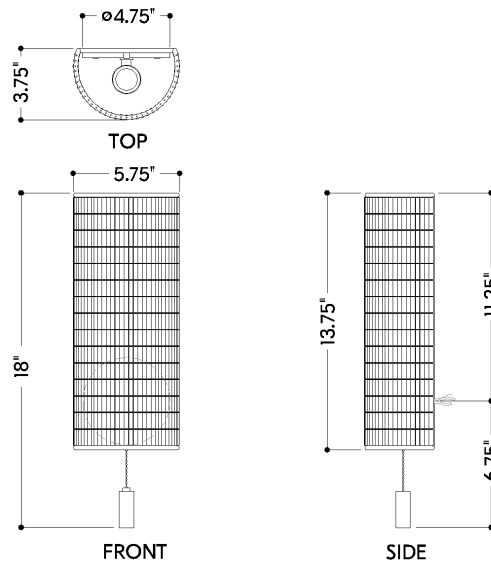

*Due to the one-of-a-kind nature of the medium, exact colors and patterns may vary slightly from the image shown.

FINISHES

VINTAGE GOLD LEAF

DIMENSIONS

Height: 66"
Width/Diameter: 66"
Length: 66"
Minimum Height: 66"
Maximum Height: 66"
Canopy/Backplate: 4.75"
Hanging Type: 108" Premium Composite Cord
Product Weight: 66lb
Extension: 66"
Top to Center: 66"
Canopy/Backplate Shape: Round
Sloped Ceiling Compatible: No
Living Finish: Yes
Uplight Only: Yes

Shade

Shade 1: Coco Beads
Shade 1 Top Width: 5.75"
Shade 1 Height: 13.75"

ELECTRICAL

Bulb 1

Bulb Included: No
Socket: E26 Medium Base
Bulb Type: T10-9
Max Wattage: 15
Bulb Quantity: 1
Wire Length: 500mm
Cord Type: ! New Cord Type
Dimmer Type: Incandescent
Switch Type: ON/OFF STOMP SWITCH
Gem Box Required (2"x3"): Yes
Dark Sky: Yes
CRI: 66
Color Temp.: 66k
Lumens: 66
Title 24: Yes
Field Serviceable: No

Battery

Battery Powered: Yes
Battery Included: Yes
Battery Life: ! New Battery Life !

HAMPDEN

2518-VGL

SHIPPING

Carton 1: 21" x 10" x 8"

Carton 1 Weight: 7lb

Shipping Method: Ground