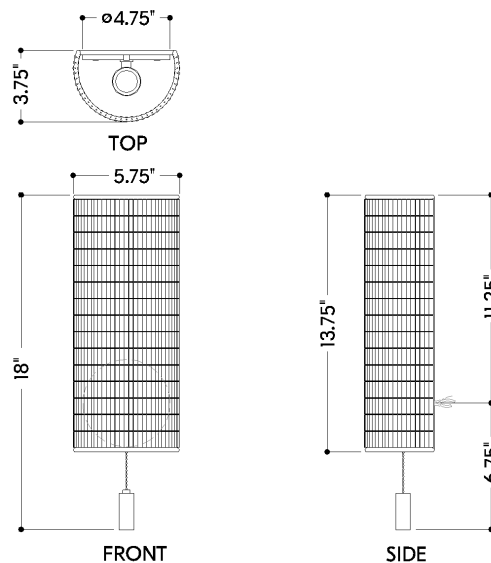

HAMPDEN

2518-VGL

A simple Deco-inspired silhouette receives an elegant makeover in the form of the Hampden sconce. Meticulous layers of elegant white Coco beads cover the shade, emphasizing the beauty of the material and craftsmanship. The inclusion of a dangling pull chain provides a playful addition. The Vintage Gold Leaf details, including the circular backplate, make for a luxurious finish.

*Due to the one-of-a-kind nature of the medium, exact colors and patterns may vary slightly from the image shown.

FINISHES

VINTAGE GOLD LEAF

DIMENSIONS

Height: 66"
Width/Diameter: 66"
Length: 66"
Minimum Height: 66"
Maximum Height: 66"
Canopy/Backplate: 4.75"
Hanging Type: 108" Premium Composite Cord
Product Weight: 66lb
Extension: 66"
Top to Center: 66"
Canopy/Backplate Shape: Round
Sloped Ceiling Compatible: No
Living Finish: Yes
Uplight Only: Yes

Shade

Shade 1: Coco Beads
Shade 1 Top Width: 5.75"
Shade 1 Height: 13.75"

ELECTRICAL

Bulb 1

Bulb Included: No
Socket: E26 Medium Base
Bulb Type: T10-9
Max Wattage: 15
Bulb Quantity: 1
Wire Length: 500mm
Cord Type: ! New Cord Type
Dimmer Type: Incandescent
Switch Type: ON/OFF STOMP SWITCH
Gem Box Required (2"x3"): Yes
Dark Sky: Yes
CRI: 66
Color Temp.: 66k
Lumens: 66
Title 24: Yes
Field Serviceable: No

Battery

Battery Powered: Yes
Battery Included: Yes
Battery Life: ! New Battery Life !