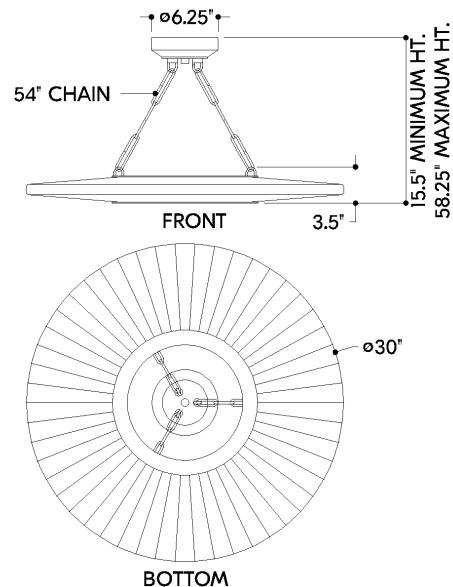

Battery

Battery Powered: Yes
Battery Included: Yes
Battery Life: ! New Battery Life !