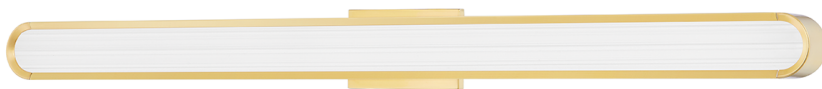

STARKEY

2532-AGB

Subtle details take this streamlined LED fixture beyond the bathroom. A ribbed glass front panel, forged brass detail at the ends, beveled edges, a small backplate and an overall sleek, sophisticated look make Starkey ideal for almost any room in the home. Starkey can be mounted horizontally or vertically, adding to its versatility. Available in three sizes and two finishes.

FINISHES

AGED BRASS

DIMENSIONS

Height: 2"

Width/Diameter: 2.75"

Length: 32.5"

Product Weight: 4.41lb

Extension: 2"

Top to Center: 1.5"

Canopy/Backplate Shape: Rectangle

Sloped Ceiling Compatible: No

Living Finish: No

Uplight Only: No

Shade

Shade 1: Glass

Shade 1 Top Width: 2"

Shade 1 Bottom L/W: 0" / 2"

Shade 1 Height: 31.75"

ELECTRICAL

Bulb 1

Bulb Included: N/A

Socket: Integrated LED

Max Wattage: 22

Bulb Quantity: 1