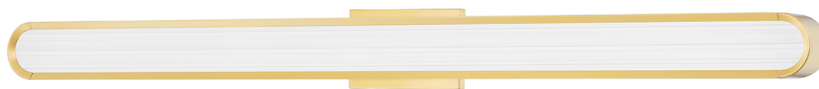

STARKEY

2532-AGB

Subtle details take this streamlined LED fixture beyond the bathroom. A ribbed glass front panel, forged brass detail at the ends, beveled edges, a small backplate and an overall sleek, sophisticated look make Starkey ideal for almost any room in the home. Starkey can be mounted horizontally or vertically, adding to its versatility. Available in three sizes and two finishes.

FINISHES

AGED BRASS

DIMENSIONS

Height: 2"

Width/Diameter: 2.75"

Length: 32.5"

Product Weight: 4.41lb

Extension: 2"

Top to Center: 1.5"

Canopy/Backplate Shape: Rectangle

Sloped Ceiling Compatible: No

Living Finish: No

Uplight Only: No

Shade

Shade 1: Glass

Shade 1 Top Width: 2"

Shade 1 Bottom L/W: 0" / 2"

Shade 1 Height: 31.75"

ELECTRICAL

Bulb 1

Bulb Included: N/A

Socket: Integrated LED

Max Wattage: 22

Bulb Quantity: 1