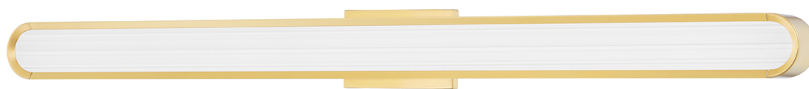

# STARKEY

2532-AGB

Subtle details take this streamlined LED fixture beyond the bathroom. A ribbed glass front panel, forged brass detail at the ends, beveled edges, a small backplate and an overall sleek, sophisticated look make Starkey ideal for almost any room in the home. Starkey can be mounted horizontally or vertically, adding to its versatility. Available in three sizes and two finishes.

## FINISHES

AGED BRASS

## DIMENSIONS / SPECS

Height: 2"

Width/Diameter: 2.75"

Length: 32.5"

Product Weight: 4.41lb

Extension: 2"

Top to Center: 1.5"

Canopy/Backplate Shape: Rectangle

Sloped Ceiling Compatible: No

Living Finish: No

Uplight Only: No

Shade 1: Glass

Shade 1 Top Width: 2"

Shade 1 Bottom L/W: 0" / 2"

Shade 1 Height: 31.75"