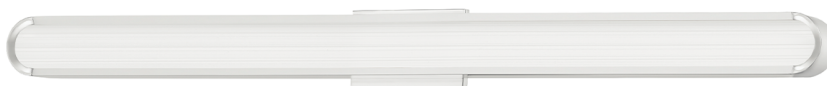

# STARKEY

2532-PN

Subtle details take this streamlined LED fixture beyond the bathroom. A ribbed glass front panel, forged brass detail at the ends, beveled edges, a small backplate and an overall sleek, sophisticated look make Starkey ideal for almost any room in the home. Starkey can be mounted horizontally or vertically, adding to its versatility. Available in three sizes and two finishes.

## DIMENSIONS

Height: 2"

Width/Diameter: 2.75"

Length: 32.5"

Product Weight: 4.41lb

Extension: 2"

Top to Center: 1.5"

Canopy/Backplate Shape: Rectangle

Sloped Ceiling Compatible: No

Living Finish: No

Uplight Only: No

## Shade

Shade 1 Top Width: 2"

Shade 1 Bottom L/W: 0" / 2"

Shade 1 Height: 31.75"