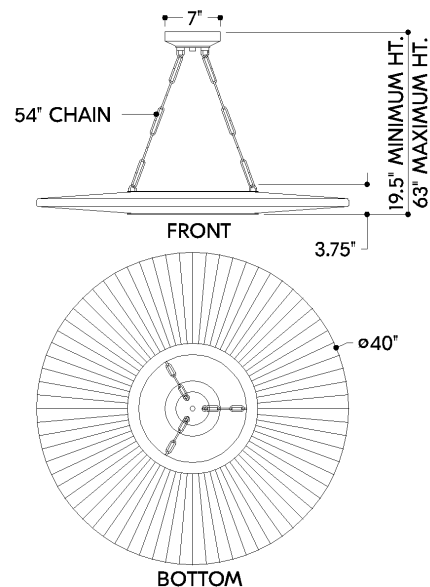

Battery

Battery Powered: Yes
Battery Included: Yes
Battery Life: ! New Battery Life !