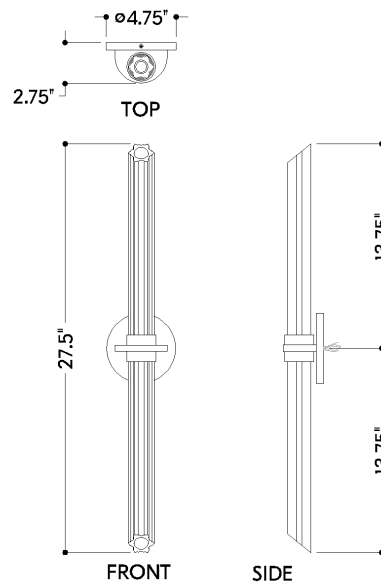

KNIGHTON

2602-AGB

Designed to provide ambient lighting in a bath area, Knighton features a slender glass rod design with integrated LED. The faceted, clear extruded glass creates a layered effect, adding texture while creating a soft diffusion of light. The minimal Aged Brass metalwork is positioned both inside and outside the glass, heightening the dimensionality of this upscale sconce.

FINISHES

AGED BRASS

DIMENSIONS

Height: 66"
Width/Diameter: 66"
Length: 66"
Minimum Height: 66"
Maximum Height: 66"
Canopy/Backplate: 4.75"
Hanging Type: 108" Premium Composite Cord
Product Weight: 66lb
Extension: 66"
Top to Center: 66"
Canopy/Backplate Shape: Round
Sloped Ceiling Compatible: No
Living Finish: Yes
Uplight Only: Yes

Shade

Shade 1: Glass
Shade 1 Finish: Clear
Shade 1 Top Width: 1.25"
Shade 1 Height: 13.5"

ELECTRICAL

Bulb 1

Bulb Included: N/A
Socket: Integrated LED
Max Wattage: 6
Bulb Quantity: 2
Wire Length: 500mm
Cord Type: ! New Cord Type
Dimmer Type: Incandescent
Switch Type: ON/OFF STOMP SWITCH
Gem Box Required (2"x3"): Yes
Dark Sky: Yes
CRI: 66
Color Temp.: 66k
Lumens: 66
Title 24: Yes
Field Serviceable: No

Battery

Battery Powered: Yes
Battery Included: Yes
Battery Life: ! New Battery Life !

KNIGHTON

2602-AGB

SHIPPING

Carton 1: 18" x 13" x 6"

Carton 1 Weight: 6lb

Shipping Method: Ground