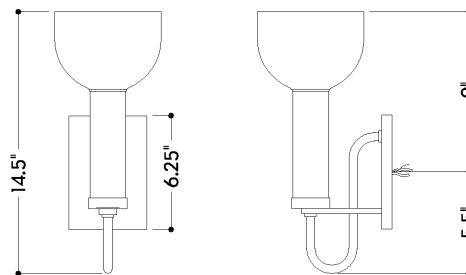

NARROWSBURG

2615-AGB

FINISHES

AGED BRASS

DIMENSIONS

Height: 66"
Width/Diameter: 66"
Length: 66"
Minimum Height: 66"
Maximum Height: 66"
Hanging Type: 108" Premium Composite Cord
Product Weight: 66lb
Extension: 66"
Top to Center: 66"
Sloped Ceiling Compatible: No
Living Finish: Yes
Uplight Only: Yes

Shade

ELECTRICAL

Bulb 1

Bulb Included: No
Max Wattage:
Bulb Quantity:
Wire Length: 500mm
Cord Type: ! New Cord Type
Dimmer Type: Incandescent
Switch Type: ON/OFF STOMP SWITCH
Gem Box Required (2"x3"): Yes
Dark Sky: Yes
CRI: 66
Color Temp.: 66k
Lumens: 66
Title 24: Yes
Field Serviceable: No

Battery

Battery Powered: Yes
Battery Included: Yes
Battery Life: ! New Battery Life !

SHIPPING

Carton 1: 1" x 1" x 1"
Carton 1 Weight: 1lb
Shipping Method: Ground
Country of Origin: VN

TOP

FRONT

SIDE