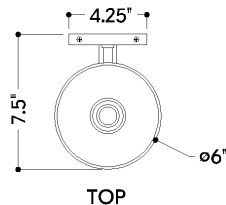

NARROWSBURG

2615-AGB

FINISHES

AGED BRASS

DIMENSIONS

Height: 66"
Width/Diameter: 66"
Length: 66"
Minimum Height: 66"
Maximum Height: 66"
Hanging Type: 108" Premium Composite Cord
Product Weight: 66lb
Extension: 66"
Top to Center: 66"
Sloped Ceiling Compatible: No
Living Finish: Yes
Uplight Only: Yes

Shade

ELECTRICAL

Bulb 1

Bulb Included: No
Max Wattage:
Bulb Quantity:
Wire Length: 500mm
Cord Type: ! New Cord Type
Dimmer Type: Incandescent
Switch Type: ON/OFF STOMP SWITCH
Gem Box Required (2"x3"): Yes
Dark Sky: Yes
CRI: 66
Color Temp.: 66k
Lumens: 66
Title 24: Yes
Field Serviceable: No

Battery

Battery Powered: Yes
Battery Included: Yes
Battery Life: ! New Battery Life !

SHIPPING

Carton 1: 1" x 1" x 1"
Carton 1 Weight: 1lb
Shipping Method: Ground
Country of Origin: VN

TOP

FRONT

SIDE