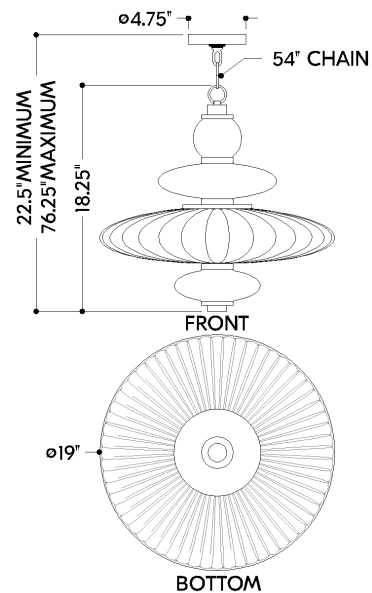

WILLIAMS

2619-AGB

Old meets new in the nostalgic Williams pendant. Streamlined renditions of classic glass techniques are stacked to create a striking totemic composition. Alternating clear optic and smoked glass shades are stacked around a single LED tube, which serves as the core of this eye-catching fixture. Williams is available in two sizes and is finished in Aged Brass.

FINISHES

AGED BRASS

DIMENSIONS

Height: 66"
Width/Diameter: 66"
Length: 66"
Minimum Height: 66"
Maximum Height: 66"
Canopy/Backplate: 4.75"
Hanging Type: 108" Premium Composite Cord
Product Weight: 66lb
Extension: 66"
Top to Center: 66"
Canopy/Backplate Shape: Round
Sloped Ceiling Compatible: No
Living Finish: Yes
Uplight Only: Yes

Shade

Shade 1: Glass
Shade 1 Finish: Clear Optic
Shade 1 Top Width: 4"
Shade 1 Height: 3.5"
Shade 2: Glass
Shade 2 Finish: Clear Smoke
Shade 2 Top Width: 9.75"
Shade 2 Height: 3.75"

ELECTRICAL

Bulb 1

Bulb Included: N/A
Socket: Integrated LED
Max Wattage: 20
Bulb Quantity: 1
Wire Length: 500mm
Cord Type: ! New Cord Type
Dimmer Type: Incandescent
Switch Type: ON/OFF STOMP SWITCH
Gem Box Required (2"x3"): Yes
Dark Sky: Yes
CRI: 66
Color Temp.: 66k
Lumens: 66
Title 24: Yes
Field Serviceable: No

WILLIAMS

2619-AGB

Battery

Battery Powered: Yes

Battery Included: Yes

Battery Life: ! New Battery Life !

SHIPPING

Carton 1: 28" x 24" x 23"