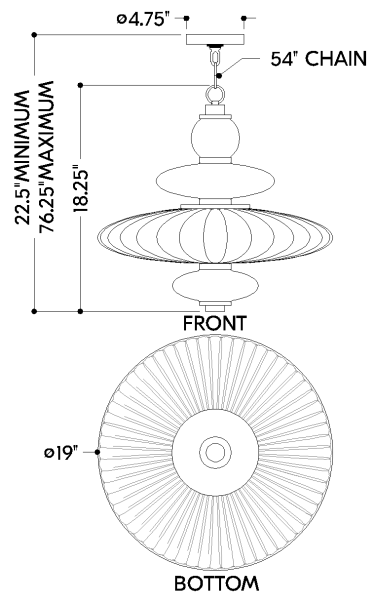

WILLIAMS

2619-AGB

Old meets new in the nostalgic Williams pendant. Streamlined renditions of classic glass techniques are stacked to create a striking totemic composition. Alternating clear optic and smoked glass shades are stacked around a single LED tube, which serves as the core of this eye-catching fixture. Williams is available in two sizes and is finished in Aged Brass.

FINISHES

AGED BRASS

DIMENSIONS

Height: 66"
Width/Diameter: 66"
Length: 66"
Minimum Height: 66"
Maximum Height: 66"
Canopy/Backplate: 4.75"
Hanging Type: 108" Premium Composite Cord
Product Weight: 66lb
Extension: 66"
Top to Center: 66"
Canopy/Backplate Shape: Round
Sloped Ceiling Compatible: No
Living Finish: Yes
Uplight Only: Yes

Shade

Shade 1: Glass
Shade 1 Finish: Clear Optic
Shade 1 Top Width: 4"
Shade 1 Height: 3.5"
Shade 2: Glass
Shade 2 Finish: Clear Smoke
Shade 2 Top Width: 9.75"
Shade 2 Height: 3.75"

ELECTRICAL

Bulb 1

Bulb Included: N/A
Socket: Integrated LED
Max Wattage: 20
Bulb Quantity: 1
Wire Length: 500mm
Cord Type: ! New Cord Type
Dimmer Type: Incandescent
Switch Type: ON/OFF STOMP SWITCH
Gem Box Required (2"x3"): Yes
Dark Sky: Yes
CRI: 66
Color Temp.: 66k
Lumens: 66
Title 24: Yes
Field Serviceable: No

WILLIAMS

2619-AGB

Battery

Battery Powered: Yes

Battery Included: Yes

Battery Life: ! New Battery Life !

SHIPPING

Carton 1: 28" x 24" x 23"