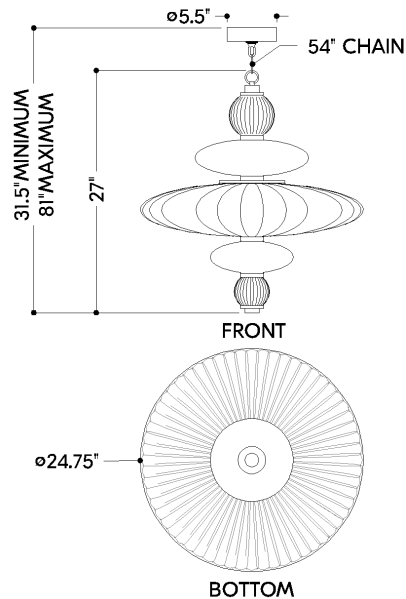

WILLIAMS

2625-AGB

Old meets new in the nostalgic Williams pendant. Streamlined renditions of classic glass techniques are stacked to create a striking totemic composition. Alternating clear optic and smoked glass shades are stacked around a single LED tube, which serves as the core of this eye-catching fixture. Williams is available in two sizes and is finished in Aged Brass.

FINISHES

AGED BRASS

DIMENSIONS

Height: 66"
Width/Diameter: 66"
Length: 66"
Minimum Height: 66"
Maximum Height: 66"
Canopy/Backplate: 5.5"
Hanging Type: 108" Premium Composite Cord
Product Weight: 66lb
Extension: 66"
Top to Center: 66"
Canopy/Backplate Shape: Round
Sloped Ceiling Compatible: No
Living Finish: Yes
Uplight Only: Yes

Shade

Shade 1: Glass
Shade 1 Finish: Clear Optic
Shade 1 Top Width: 5"
Shade 1 Height: 4.75"
Shade 2: Glass
Shade 2 Finish: Clear Smoke
Shade 2 Top Width: 12.5"
Shade 2 Height: 4.25"

ELECTRICAL

Bulb 1

Bulb Included: N/A
Socket: Integrated LED
Max Wattage: 29
Bulb Quantity: 1
Wire Length: 500mm
Cord Type: ! New Cord Type
Dimmer Type: Incandescent
Switch Type: ON/OFF STOMP SWITCH
Gem Box Required (2"x3"): Yes
Dark Sky: Yes
CRI: 66
Color Temp.: 66k
Lumens: 66
Title 24: Yes
Field Serviceable: No