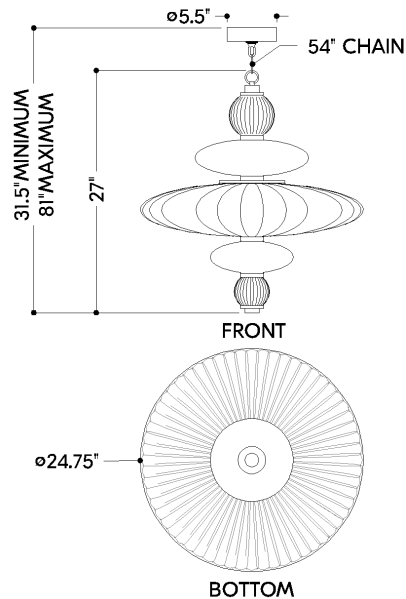

## DIMENSIONS

Height: 66"  
Width/Diameter: 66"  
Length: 66"  
Minimum Height: 66"  
Maximum Height: 66"  
Canopy/Backplate: 5.5"  
Hanging Type: 108" Premium Composite Cord  
Product Weight: 66lb  
Extension: 66"  
Top to Center: 66"  
Canopy/Backplate Shape: Round  
Sloped Ceiling Compatible: No  
Living Finish: Yes  
Uplight Only: Yes

## Shade

Shade 1: Glass  
Shade 1 Finish: Clear Optic  
Shade 1 Top Width: 5"  
Shade 1 Height: 4.75"  
Shade 2: Glass  
Shade 2 Finish: Clear Smoke  
Shade 2 Top Width: 12.5"  
Shade 2 Height: 4.25"

### Bulb 1

Bulb Included: N/A  
Socket: Integrated LED  
Max Wattage: 29  
Bulb Quantity: 1  
Wire Length: 500mm  
Cord Type: ! New Cord Type  
Dimmer Type: Incandescent  
Switch Type: ON/OFF STOMP SWITCH  
Gem Box Required (2"x3"): Yes  
Dark Sky: Yes  
CRI: 66  
Color Temp.: 66k  
Lumens: 66  
Title 24: Yes  
Field Serviceable: No