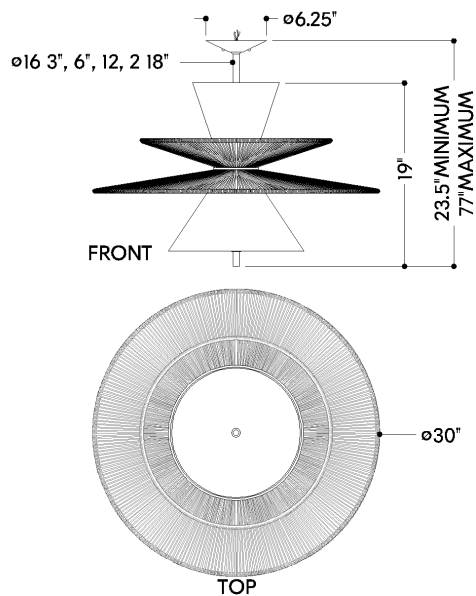

ESPERANCE

2630-AGB

Playing with shape and scale, Esperance is a breath of fresh air. Serving as both an uplight and downlight, the cone-shaped linen shades form an hourglass shape. Reminiscent of a ceiling fan, the two large suspended discs strung with natural bleached abaca evoke a sense of movement. As a chandelier or pendant light, the sculptural silhouette and white materiality create a clean and fresh vision overhead.

*Due to the one-of-a-kind nature of the medium, exact colors and patterns may vary slightly from the image shown.

FINISHES

AGED BRASS

Coastal Suitable Finish (EPM): Yes

ESPERANCE

2630-AGB

DIMENSIONS

Height: 66"
Width/Diameter: 66"
Length: 66"
Minimum Height: 66"
Maximum Height: 66"
Canopy/Backplate: 6.25"
Hanging Type: 108" Premium Composite Cord
Product Weight: 66lb
Extension: 66"
Top to Center: 66"
Canopy/Backplate Shape: Round
Sloped Ceiling Compatible: No
Living Finish: Yes
Uplight Only: Yes

Shade

Shade 1: Linen
Shade 1 Finish: White
Shade 1 Top Width: 14.25"
Shade 1 Height: 8"
Shade 2: String
Shade 2 Finish: White
Shade 2 Top Width: 30"
Shade 2 Height: 2"

ELECTRICAL

Bulb 1

Bulb Included: No
Socket: E26 Medium Base
Bulb Type: A19
Max Wattage: 15
Bulb Quantity: 2
Bulb Included: No
Wire Length: 500mm
Cord Type: ! New Cord Typez
Dimmer Type: Incandescent
Switch Type: ON/OFF STOMP SWITCH
Gem Box Required (2"x3"): Yes
Dark Sky: Yes
CRI: 66
Color Temp.: 66k
Lumens: 66
Title 24: Yes
Field Serviceable: No