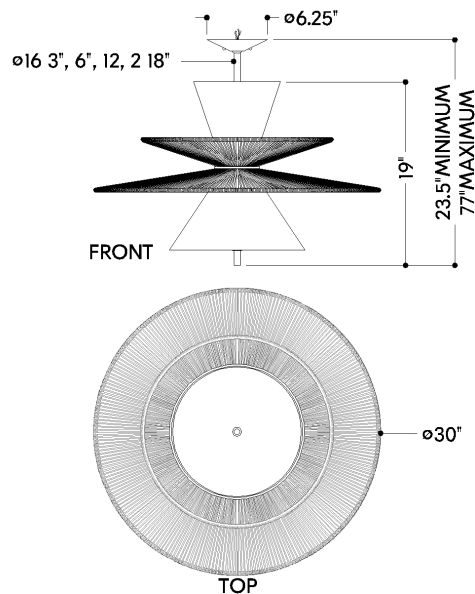

*Due to the one-of-a-kind nature of the medium, exact colors and patterns may vary slightly from the image shown.

FINISHES

AGED BRASS

DIMENSIONS

Height: 66"
Width/Diameter: 66"
Length: 66"
Minimum Height: 66"
Maximum Height: 66"
Canopy/Backplate: 6.25"
Hanging Type: 108" Premium Composite Cord
Product Weight: 66lb
Extension: 66"
Top to Center: 66"
Canopy/Backplate Shape: Round
Sloped Ceiling Compatible: No
Living Finish: Yes
Uplight Only: Yes

Shade

Shade 1: Linen
Shade 1 Finish: White
Shade 1 Top Width: 14.25"
Shade 1 Height: 8"
Shade 2: String
Shade 2 Finish: White
Shade 2 Top Width: 30"
Shade 2 Height: 2"

ELECTRICAL

Bulb 1

Bulb Included: No
Socket: E26 Medium Base
Bulb Type: A19
Max Wattage: 15
Bulb Quantity: 2
Wire Length: 500mm
Cord Type: ! New Cord Type
Dimmer Type: Incandescent
Switch Type: ON/OFF STOMP SWITCH
Gem Box Required (2"x3"): Yes
Dark Sky: Yes
CRI: 66
Color Temp.: 66k
Lumens: 66
Title 24: Yes
Field Serviceable: No