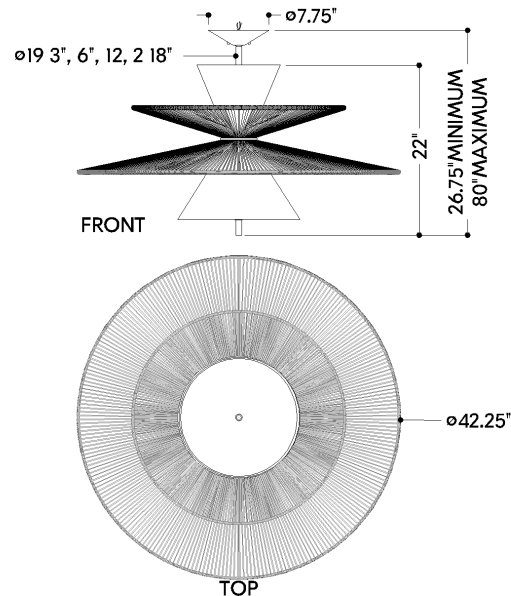

*Due to the one-of-a-kind nature of the medium, exact colors and patterns may vary slightly from the image shown.

FINISHES

AGED BRASS

DIMENSIONS

Height: 66"
Width/Diameter: 66"
Length: 66"
Minimum Height: 66"
Maximum Height: 66"
Canopy/Backplate: 7.75"
Hanging Type: 108" Premium Composite Cord
Product Weight: 66lb
Extension: 66"
Top to Center: 66"
Canopy/Backplate Shape: Round
Sloped Ceiling Compatible: No
Living Finish: Yes
Uplight Only: Yes

Shade

Shade 1: Linen
Shade 1 Finish: White
Shade 1 Top Width: 16"
Shade 1 Height: 10"
Shade 2: String
Shade 2 Finish: White
Shade 2 Top Width: 42.25"
Shade 2 Height: 4"

ELECTRICAL

Bulb 1

Bulb Included: No
Socket: E26 Medium Base
Bulb Type: A19
Max Wattage: 15
Bulb Quantity: 2
Wire Length: 500mm
Cord Type: ! New Cord Type
Dimmer Type: Incandescent
Switch Type: ON/OFF STOMP SWITCH
Gem Box Required (2"x3"): Yes
Dark Sky: Yes
CRI: 66
Color Temp.: 66k
Lumens: 66
Title 24: Yes
Field Serviceable: No