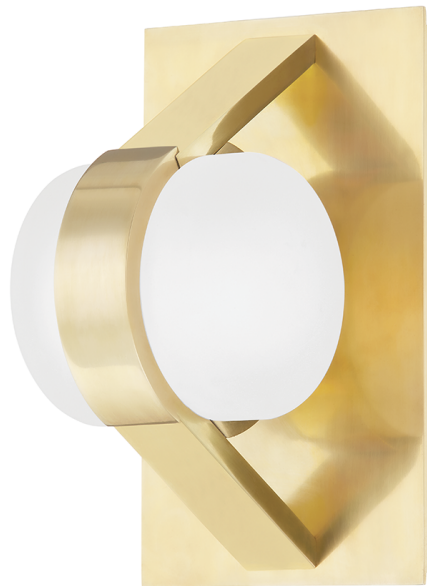

ORBIT

2700-AGB

Start a conversation with this statement-making design. A study in shapes, Orbit combines sharp angles with cylindrical shades adding a sense of movement and wonder to any room. Integrated LED lights softly glow from within each opal glass diffuser. The chandelier can be mounted close to the ceiling and the sconce can be mounted horizontally or vertically. Available in a shiny Polished Nickel or a more subdued Aged Brass finish.

FINISHES

AGED BRASS

DIMENSIONS

Height: 8"

Width/Diameter: 4.75"

Product Weight: 4lb

Extension: 5.25"

Top to Center: 4"

Canopy/Backplate Shape: Rectangle

Sloped Ceiling Compatible: No

Living Finish: No

Uplight Only: No

Shade

Shade 1 Top Width: 3.625"

Shade 1 Height: 4.125"

ELECTRICAL

Bulb 1

Bulb Included: N/A

Socket: Integrated LED

Max Wattage: 8

Bulb Quantity: 1

Dimmer Type: ELV, TRIAC

Switch Type: N/A

Gem Box Required (2"x3"): No

Dark Sky: No

CRI: 90

Color Temp.: 2700k

Lumens: 650

Title 24: No

Field Serviceable: Yes

SHIPPING

Carton 1: 11" x 7" x 7"

Carton 1 Weight: 6lb

Shipping Method: Ground

Country of Origin: CN