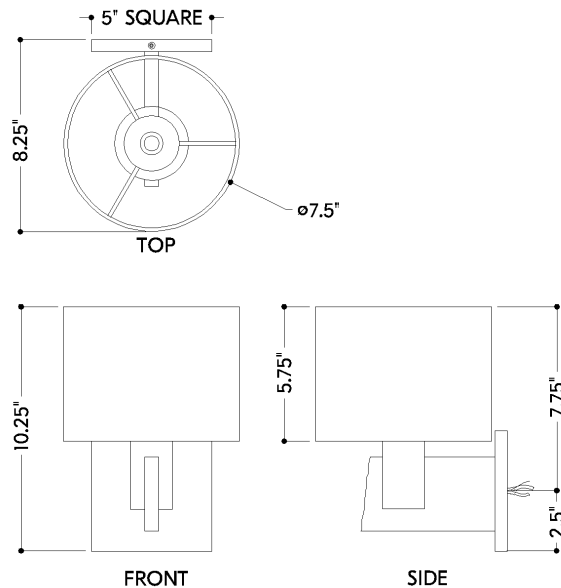

ELECTRICAL

Bulb 1

Bulb Included: No
Socket: E26 Medium Base
Bulb Type: A19
Max Wattage: 15
Bulb Quantity: 1
Wire Length: 500mm
Cord Type: ! New Cord Type
Dimmer Type: Incandescent
Switch Type: ON/OFF STOMP SWITCH
Gem Box Required (2"x3"): Yes
Dark Sky: Yes
CRI: 66
Color Temp.: 66k
Lumens: 66
Title 24: Yes
Field Serviceable: No