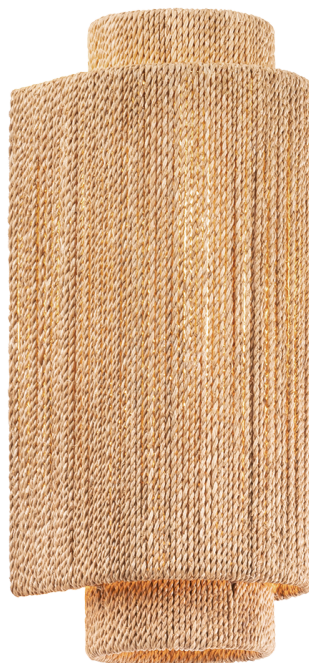

METUCHEN

2718-VGL

The minimalist architectural form of Metuchen is expressed with tactile, natural materiality. To create the luminous layered effect of this 2-light sconce, an inner tube-shaped shade is set within a curved outer shade so that it protrudes on both ends. Both layers are wrapped in textural Abaca cord, creating an organic accent piece for a hallway or bathroom.

*Due to the one-of-a-kind nature of the medium, exact colors and patterns may vary slightly from the image shown.

FINISHES

VINTAGE GOLD LEAF

DIMENSIONS

Height: 66"
Width/Diameter: 66"
Length: 66"
Minimum Height: 66"
Maximum Height: 66"
Canopy/Backplate: 5"
Hanging Type: 108" Premium Composite Cord
Product Weight: 66lb
Extension: 66"
Top to Center: 66"
Canopy/Backplate Shape: Rectangle
Sloped Ceiling Compatible: No
Living Finish: Yes
Uplight Only: Yes

Shade

Shade 1: Natural Woven
Shade 1 Finish: Natural Abaca
Shade 1 Top Length: 6.25"
Shade 1 Top Width: 6.75"
Shade 1 Height: 16"

ELECTRICAL

Bulb 1

Bulb Included: No
Socket: E26 Medium Base
Bulb Type: T10-9
Max Wattage: 15
Bulb Quantity: 1
Wire Length: 500mm
Cord Type: ! New Cord Type
Dimmer Type: Incandescent
Switch Type: ON/OFF STOMP SWITCH
Gem Box Required (2"x3"): Yes
Dark Sky: Yes
CRI: 66
Color Temp.: 66k
Lumens: 66
Title 24: Yes
Field Serviceable: No