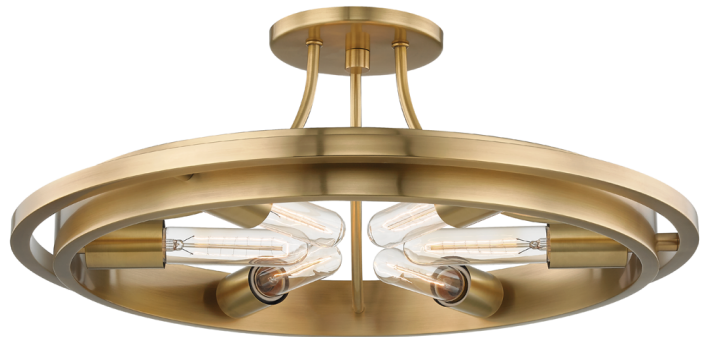

CHAMBERS

2721-AGB

FINISHES

AGED BRASS

DIMENSIONS / SPECS

Height: 8"
Width/Diameter: 21"
Canopy/Backplate: 5.5"
Product Weight: 4lb
Canopy/Backplate Shape: Round
Sloped Ceiling Compatible: No
Living Finish: No
Uplight Only: No

ELECTRICAL

Bulb 1
Bulb Included: No
Socket: E26 Medium Base
Bulb Type: T10-5.5
Max Wattage: 60
Bulb Quantity: 6
Switch Type: N/A
Gem Box Required (2"x3"): No
Dark Sky: No

SHIPPING

Carton 1: 25" x 25" x 12"
Carton 1 Weight: 15lb
Shipping Method: Ground
Country of Origin: CN