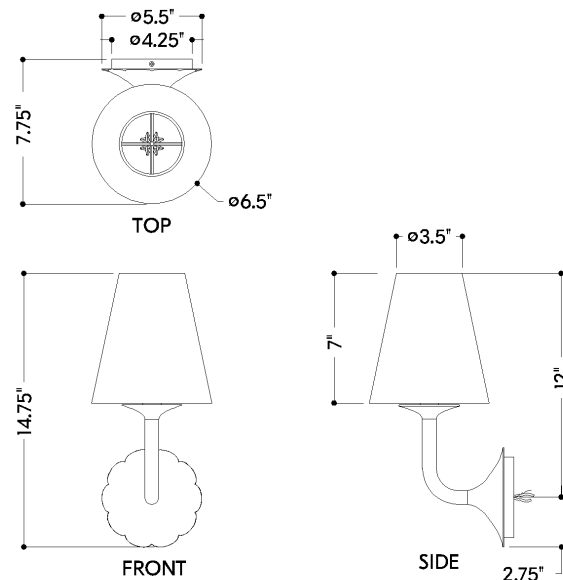

WINNIPEG

2801-VGL

Inspired by a flower in bloom, the charming Winnipeg sconce features delicate scalloped edges and a tailored silhouette. The botanical backplate swoops elegantly upwards to cradle the light source, which glows through a tapered white linen shade. A White Plaster finish imparts a chic, contemporary feel, while the Vintage Gold Leaf is refined and classic.

FINISHES

VINTAGE GOLD LEAF

DIMENSIONS

Height: 66"
Width/Diameter: 66"
Length: 66"
Minimum Height: 66"
Maximum Height: 66"
Canopy/Backplate: 4.25"
Hanging Type: 108" Premium Composite Cord
Product Weight: 66lb
Extension: 66"
Top to Center: 66"
Canopy/Backplate Shape: Round
Sloped Ceiling Compatible: No
Living Finish: Yes
Uplight Only: Yes

Shade

Shade 1: Linen
Shade 1 Finish: White
Shade 1 Top Width: 3.5"
Shade 1 Bottom L/W: 0" / 6.5"
Shade 1 Height: 7"

ELECTRICAL

Bulb 1

Bulb Included: No
Socket: E12 Candelabra Base
Bulb Type: B11
Max Wattage: 8
Bulb Quantity: 1
Wire Length: 500mm
Cord Type: ! New Cord Type
Dimmer Type: Incandescent
Switch Type: ON/OFF STOMP SWITCH
Gem Box Required (2"x3"): Yes
Dark Sky: Yes
CRI: 66
Color Temp.: 66k
Lumens: 66
Title 24: Yes
Field Serviceable: No

Battery

Battery Powered: Yes
Battery Included: Yes
Battery Life: ! New Battery Life !

WINNIPEG

2801-VGL

SHIPPING

Carton 1: 17" x 11" x 10"

Carton 1 Weight: 5lb

Shipping Method: Ground