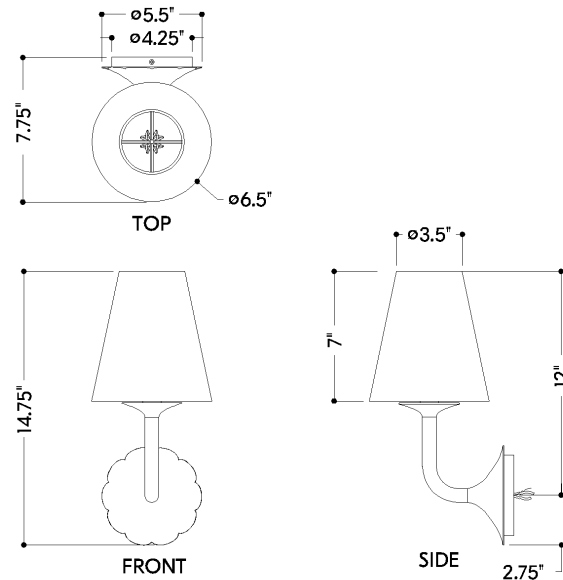

WINNIPEG

2801-WP

Inspired by a flower in bloom, the charming Winnipeg sconce features delicate scalloped edges and a tailored silhouette. The botanical backplate swoops elegantly upwards to cradle the light source, which glows through a tapered white linen shade. A White Plaster finish imparts a chic, contemporary feel, while the Vintage Gold Leaf is refined and classic.

FINISHES

WHITE PLASTER

DIMENSIONS

Height: 66"
Width/Diameter: 66"
Length: 66"
Minimum Height: 66"
Maximum Height: 66"
Canopy/Backplate: 4.25"
Hanging Type: 108" Premium Composite Cord
Product Weight: 66lb
Extension: 66"
Top to Center: 66"
Canopy/Backplate Shape: Round
Sloped Ceiling Compatible: No
Living Finish: Yes
Uplight Only: Yes

Shade

Shade 1: Linen
Shade 1 Finish: White
Shade 1 Top Width: 3.5"
Shade 1 Bottom L/W: 0" / 6.5"
Shade 1 Height: 7"

ELECTRICAL

Bulb 1

Bulb Included: No
Socket: E12 Candelabra Base
Bulb Type: B11
Max Wattage: 8
Bulb Quantity: 1
Wire Length: 500mm
Cord Type: ! New Cord Type
Dimmer Type: Incandescent
Switch Type: ON/OFF STOMP SWITCH
Gem Box Required (2"x3"): Yes
Dark Sky: Yes
CRI: 66
Color Temp.: 66k
Lumens: 66
Title 24: Yes
Field Serviceable: No

Battery

Battery Powered: Yes
Battery Included: Yes
Battery Life: ! New Battery Life !