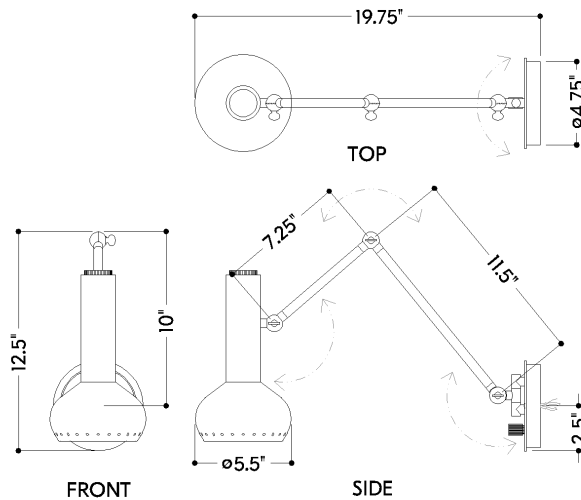

FINISHES

AGED BRASS

DIMENSIONS

Height: 66"
Width/Diameter: 66"
Length: 66"
Minimum Height: 66"
Maximum Height: 66"
Canopy/Backplate: 4.75"
Hanging Type: 108" Premium Composite Cord
Product Weight: 66lb
Extension: 66"
Top to Center: 66"
Canopy/Backplate Shape: Round
Sloped Ceiling Compatible: No
Living Finish: Yes
Uplight Only: Yes

Shade

Shade 1: Steel
Shade 1 Finish: Aged Brass
Shade 1 Top Width: 2"
Shade 1 Bottom L/W: 0" / 5.5"
Shade 1 Height: 9.5"

ELECTRICAL

Bulb 1

Bulb Included: No
Socket: E26 Medium Base
Bulb Type: R20 LED
Max Wattage: 15
Bulb Quantity: 1
Wire Length: 500mm
Cord Type: ! New Cord Type
Dimmer Type: Incandescent
Switch Type: ON/OFF STOMP SWITCH
Gem Box Required (2"x3"): Yes
Dark Sky: Yes
CRI: 66
Color Temp.: 66k
Lumens: 66
Title 24: Yes
Field Serviceable: No

Battery

Battery Powered: Yes
Battery Included: Yes
Battery Life: ! New Battery Life !

ROALD

2813-AGB

SHIPPING

Carton 1: 24" x 16" x 10"

Carton 1 Weight: 7lb

Shipping Method: Ground