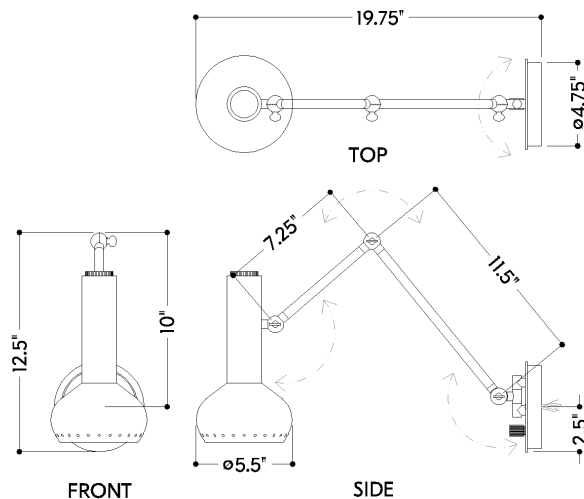

FINISHES

DISTRESSED BRONZE

DIMENSIONS / SPECS

Height: 66"
Width/Diameter: 66"
Length: 66"
Minimum Height: 66"
Maximum Height: 66"
Canopy/Backplate: 4.75"
Hanging Type: 108" Premium Composite Cord
Product Weight: 66lb
Extension: 66"
Top to Center: 66"
Canopy/Backplate Shape: Round
Sloped Ceiling Compatible: No
Living Finish: Yes
Uplight Only: Yes
Min Extension: 66"
Max Extension: 66"

Shade 1: Steel
Shade 1 Finish: Distressed Bronze
Shade 1 Top Width: 2"
Shade 1 Bottom L/W: 0" / 5.5"
Shade 1 Height: 9.5"

ELECTRICAL

Bulb 1

Bulb Included: No
Socket: E26 Medium Base
Bulb Type: R20 LED
Max Wattage: 15
Bulb Quantity: 1
Wire Length: 500mm
Cord Type: ! New Cord Type
Dimmer Type: Incandescent
Switch Type: ON/OFF STOMP SWITCH
Gem Box Required (2"x3"): Yes
Dark Sky: Yes
CRI: 66
Color Temp.: 66k
Lumens: 66
Title 24: Yes
Field Serviceable: No

Battery

Battery Powered: Yes
Battery Included: Yes
Battery Life: ! New Battery Life !

ROALD

2813-DB

SHIPPING

Carton 1: 24" x 16" x 10"

Carton 1 Weight: 7lb

Shipping Method: Ground