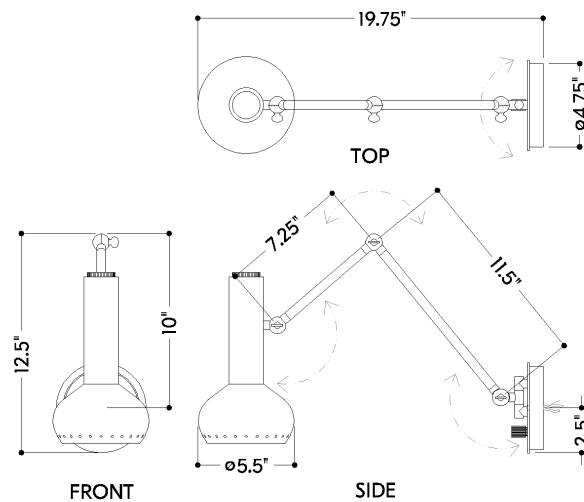

ELECTRICAL

Bulb 1

Bulb Included: No
Socket: E26 Medium Base
Bulb Type: R20 LED
Max Wattage: 15
Bulb Quantity: 1
Wire Length: 500mm
Cord Type: ! New Cord Type
Dimmer Type: Incandescent
Switch Type: ON/OFF STOMP SWITCH
Gem Box Required (2"x3"): Yes
Dark Sky: Yes
CRI: 66
Color Temp.: 66k
Lumens: 66
Title 24: Yes
Field Serviceable: No