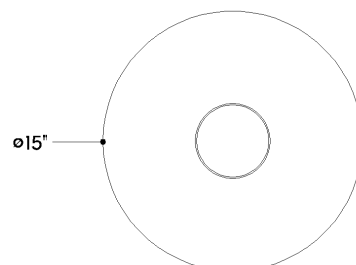

BEAU

2814-AGB

Resembling a fragile bubble suspended in air, Beau hangs with poetic beauty over dining tables, countertops, and living spaces. The ethereal, precious nature of the clear glass shade is balanced by a sleek, Aged Brass rod that supports the fixture. Illuminated by LED, this artful pendant is well-suited to contemporary interiors.

FINISHES

AGED BRASS

Coastal Suitable Finish (EPM): No

DIMENSIONS

Height: 10"

Width/Diameter: 15"

Canopy/Backplate: 4.75"

Product Weight: 7.7lb

Canopy/Backplate Shape: Round

Sloped Ceiling Compatible: No

Living Finish: No

Uplight Only: No

Shade

Shade 1: Glass

Shade 1 Finish: Clear

Shade 1 Top Width: 15"

Shade 1 Height: 7.75"

Shade 2: Glass

Shade 2 Finish: Cloud

Shade 2 Top Width: 3"

Shade 2 Height: 8"

ELECTRICAL

Bulb 1

Bulb Included: N/A

Socket: Integrated LED

Max Wattage: 12

Bulb Quantity: 1

Bulb Included: Yes

Dimmer Type: TRIAC

Gem Box Required (2"x3"): No

Dark Sky: No

CRI: 90

Color Temp.: 2700k

Lumens: 425

Title 24: No

Field Serviceable: Yes

SHIPPING

Carton 1: 23" x 19" x 12"

Carton 1 Weight: 11lb

Shipping Method: Ground

Country of Origin: CN

BOTTOM