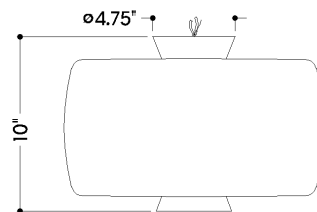

SHIPPING

Carton 1: 23" x 19" x 12"

Carton 1 Weight: 11lb

Shipping Method: Ground

Country of Origin: CN

FRONT