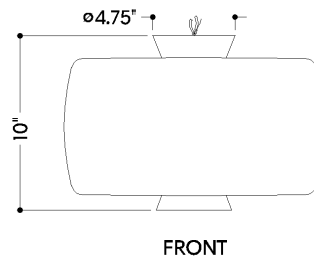

FINISHES

AGED BRASS

DIMENSIONS

Height: 10"
Width/Diameter: 15"
Canopy/Backplate: 4.75"
Product Weight: 7.7lb
Canopy/Backplate Shape: Round
Sloped Ceiling Compatible: No
Living Finish: No
Uplight Only: No

Shade

Shade 1: Glass
Shade 1 Finish: Clear
Shade 1 Top Width: 15"
Shade 1 Height: 7.75"
Shade 2: Glass
Shade 2 Finish: Cloud
Shade 2 Top Width: 3"
Shade 2 Height: 8"

ELECTRICAL

Bulb 1

Bulb Included: N/A
Socket: Integrated LED
Max Wattage: 12
Bulb Quantity: 1
Dimmer Type: TRIAC
Gem Box Required (2"x3"): No
Dark Sky: No
CRI: 90
Color Temp.: 2700k
Lumens: 425
Title 24: No
Field Serviceable: Yes

SHIPPING

Carton 1: 23" x 19" x 12"
Carton 1 Weight: 11lb
Shipping Method: Ground
Country of Origin: CN