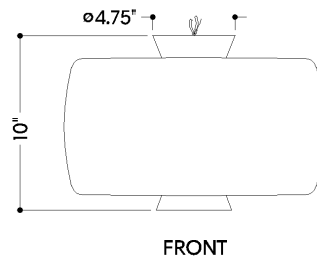

SHIPPING

Carton 1: 23" x 19" x 12"
Carton 1 Weight: 11lb
Shipping Method: Ground
Country of Origin: CN