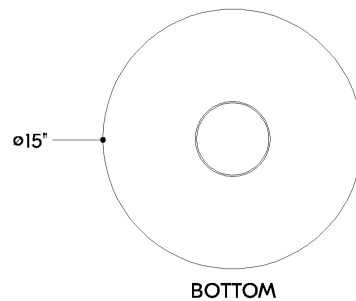

SHIPPING

Carton 1: 23" x 19" x 12"
Carton 1 Weight: 11lb
Shipping Method: Ground
Country of Origin: CN