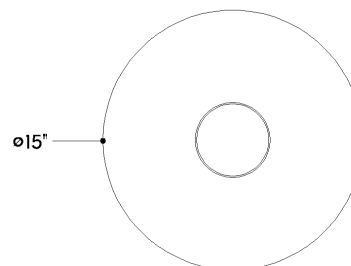

FINISHES

AGED BRASS

DIMENSIONS / SPECS

Height: 10"
Width/Diameter: 15"
Canopy/Backplate: 4.75"
Product Weight: 7.7lb
Canopy/Backplate Shape: Round
Sloped Ceiling Compatible: No
Living Finish: No
Uplight Only: No

Shade 1: Glass
Shade 1 Finish: Clear
Shade 1 Top Width: 15"
Shade 1 Height: 7.75"
Shade 2: Glass
Shade 2 Finish: Cloud
Shade 2 Top Width: 3"
Shade 2 Height: 8"

ELECTRICAL

Bulb 1

Bulb Included: N/A
Socket: Integrated LED
Max Wattage: 12
Bulb Quantity: 1
Dimmer Type: TRIAC
Gem Box Required (2"x3"): No
Dark Sky: No
CRI: 90
Color Temp.: 2700k
Lumens: 425
Title 24: No
Field Serviceable: Yes

SHIPPING

Carton 1: 23" x 19" x 12"
Carton 1 Weight: 11lb
Shipping Method: Ground
Country of Origin: CN

FRONT

BOTTOM