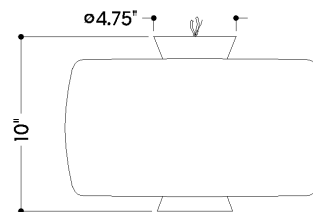

FINISHES

AGED BRASS

DIMENSIONS / SPECS

Height: 10"
Width/Diameter: 15"
Canopy/Backplate: 4.75"
Product Weight: 7.7lb
Canopy/Backplate Shape: Round
Sloped Ceiling Compatible: No
Living Finish: No
Uplight Only: No

Shade 1: Glass
Shade 1 Finish: Clear
Shade 1 Top Width: 15"
Shade 1 Height: 7.75"
Shade 2: Glass
Shade 2 Finish: Cloud
Shade 2 Top Width: 3"
Shade 2 Height: 8"

ELECTRICAL

Bulb 1

Bulb Included: N/A
Socket: Integrated LED
Max Wattage: 12
Bulb Quantity: 1
Dimmer Type: TRIAC
Gem Box Required (2"x3"): No
Dark Sky: No
CRI: 90
Color Temp.: 2700k
Lumens: 425
Title 24: No
Field Serviceable: Yes

SHIPPING

Carton 1: 23" x 19" x 12"
Carton 1 Weight: 11lb
Shipping Method: Ground
Country of Origin: CN

FRONT

BOTTOM