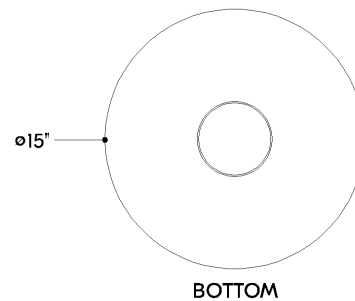

FINISHES

AGED BRASS

DIMENSIONS

Height: 10"
Width/Diameter: 15"
Canopy/Backplate: 4.75"
Product Weight: 7.7lb
Canopy/Backplate Shape: Round
Sloped Ceiling Compatible: No
Living Finish: No
Uplight Only: No

Shade

Shade 1: Glass
Shade 1 Finish: Clear
Shade 1 Top Width: 15"
Shade 1 Height: 7.75"
Shade 2: Glass
Shade 2 Finish: Cloud
Shade 2 Top Width: 3"
Shade 2 Height: 8"

ELECTRICAL

Bulb 1

Bulb Included: N/A
Socket: Integrated LED
Max Wattage: 12
Bulb Quantity: 1
Dimmer Type: TRIAC
Gem Box Required (2"x3"): No
Dark Sky: No
CRI: 90
Color Temp.: 2700k
Lumens: 425
Title 24: No
Field Serviceable: Yes