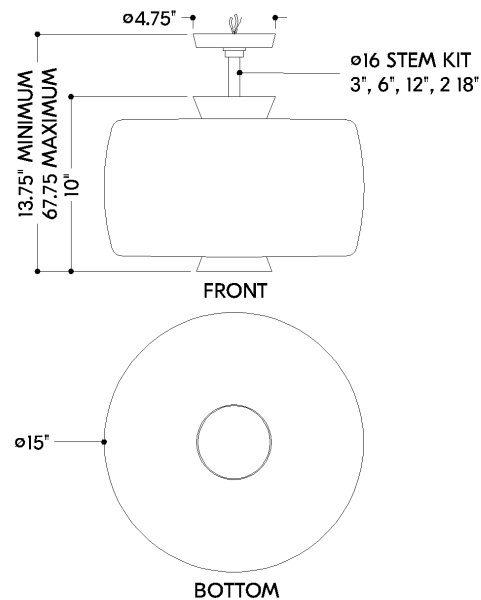

## DIMENSIONS

Height: 66"  
Width/Diameter: 66"  
Length: 66"  
Minimum Height: 66"  
Maximum Height: 66"  
Canopy/Backplate: 4.75"  
Hanging Type: 108" Premium Composite Cord  
Product Weight: 66lb  
Extension: 66"  
Top to Center: 66"  
Canopy/Backplate Shape: Round  
Sloped Ceiling Compatible: No  
Living Finish: Yes  
Uplight Only: Yes

## Shade

Shade 1: Glass  
Shade 1 Finish: Clear  
Shade 1 Top Width: 15"  
Shade 1 Height: 7.75"  
Shade 2: Glass  
Shade 2 Finish: Cloud  
Shade 2 Top Width: 3"  
Shade 2 Height: 8"

### Bulb 1

Bulb Included: N/A  
Socket: Integrated LED  
Max Wattage: 12  
Bulb Quantity: 1  
Wire Length: 500mm  
Cord Type: ! New Cord Type  
Dimmer Type: Incandescent  
Switch Type: ON/OFF STOMP SWITCH  
Gem Box Required (2"x3"): Yes  
Dark Sky: Yes  
CRI: 66  
Color Temp.: 66k  
Lumens: 66  
Title 24: Yes  
Field Serviceable: No

## SHIPPING

---

Carton 1: **23" x 22" x 12"**

Carton 1 Weight: **14lb**

Shipping Method: **Ground**

Country of Origin: **CN**