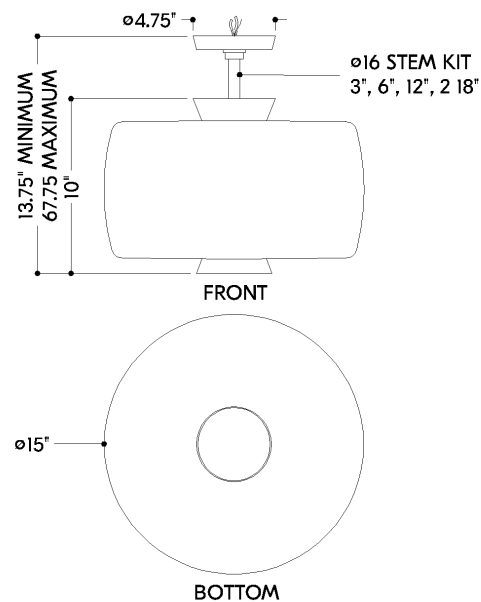

FINISHES

AGED BRASS

DIMENSIONS

Height: 66"
Width/Diameter: 66"
Length: 66"
Minimum Height: 66"
Maximum Height: 66"
Canopy/Backplate: 4.75"
Hanging Type: 108" Premium Composite Cord
Product Weight: 66lb
Extension: 66"
Top to Center: 66"
Canopy/Backplate Shape: Round
Sloped Ceiling Compatible: No
Living Finish: Yes
Uplight Only: Yes

Shade

Shade 1: Glass
Shade 1 Finish: Clear
Shade 1 Top Width: 15"
Shade 1 Height: 7.75"
Shade 2: Glass
Shade 2 Finish: Cloud
Shade 2 Top Width: 3"
Shade 2 Height: 8"

ELECTRICAL

Bulb 1

Bulb Included: N/A
Socket: Integrated LED
Max Wattage: 12
Bulb Quantity: 1
Wire Length: 500mm
Cord Type: ! New Cord Type
Dimmer Type: Incandescent
Switch Type: ON/OFF STOMP SWITCH
Gem Box Required (2"x3"): Yes
Dark Sky: Yes
CRI: 66
Color Temp.: 66k
Lumens: 66
Title 24: Yes
Field Serviceable: No

BEAU

2815-AGB

Battery

Battery Powered: **Yes**

Battery Included: **Yes**

Battery Life: **! New Battery Life !**

SHIPPING

Carton 1: **23" x 22" x 12"**