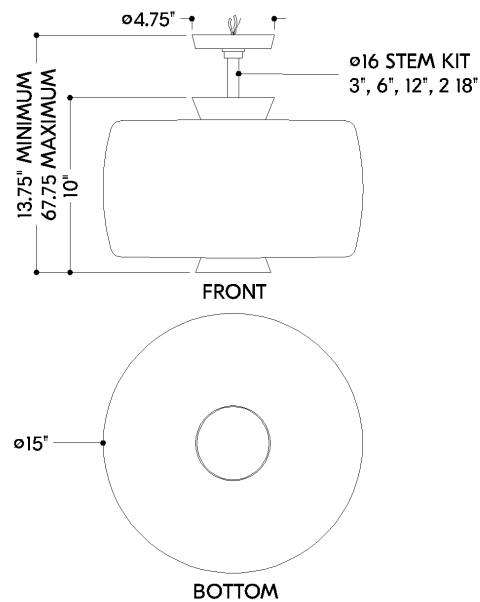

FINISHES

AGED BRASS

DIMENSIONS / SPECS

Height: 66"
Width/Diameter: 66"
Length: 66"
Minimum Height: 66"
Maximum Height: 66"
Canopy/Backplate: 4.75"
Hanging Type: 108" Premium Composite Cord
Product Weight: 66lb
Extension: 66"
Top to Center: 66"
Canopy/Backplate Shape: Round
Sloped Ceiling Compatible: No
Living Finish: Yes
Uplight Only: Yes
Min Extension: 66"
Max Extension: 66"

Shade 1: Glass
Shade 1 Finish: Clear
Shade 1 Top Width: 15"
Shade 1 Height: 7.75"
Shade 2: Glass
Shade 2 Finish: Cloud
Shade 2 Top Width: 3"
Shade 2 Height: 8"

ELECTRICAL

Bulb 1

Bulb Included: N/A
Socket: Integrated LED
Max Wattage: 12
Bulb Quantity: 1
Wire Length: 500mm
Cord Type: ! New Cord Type
Dimmer Type: Incandescent
Switch Type: ON/OFF STOMP SWITCH
Gem Box Required (2"x3"): Yes
Dark Sky: Yes
CRI: 66
Color Temp.: 66k
Lumens: 66
Title 24: Yes
Field Serviceable: No

Battery

Battery Powered: Yes
Battery Included: Yes
Battery Life: ! New Battery Life !

BEAU

2815-AGB

SHIPPING

Carton 1: 23" x 22" x 12"

Carton 1 Weight: 14lb

Shipping Method: Ground