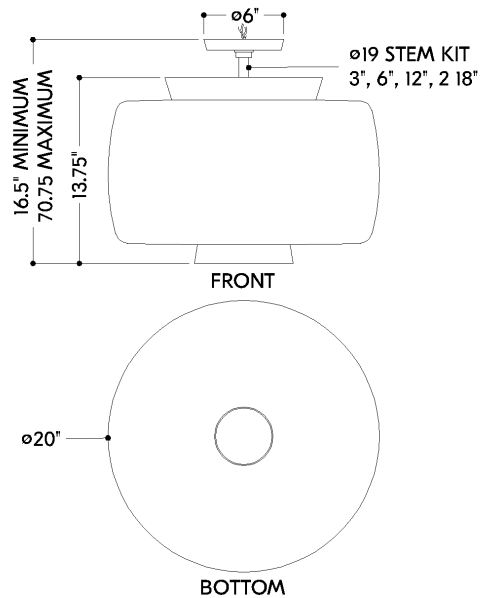

FINISHES

AGED BRASS

DIMENSIONS / SPECS

Height: 66"
Width/Diameter: 66"
Length: 66"
Minimum Height: 66"
Maximum Height: 66"
Canopy/Backplate: 4.75"
Hanging Type: 108" Premium Composite Cord
Product Weight: 66lb
Extension: 66"
Top to Center: 66"
Canopy/Backplate Shape: Round
Sloped Ceiling Compatible: No
Living Finish: Yes
Uplight Only: Yes
Min Extension: 66"
Max Extension: 66"

Shade 1: Glass
Shade 1 Finish: Clear
Shade 1 Top Width: 20"
Shade 1 Height: 10.75"
Shade 2: Glass
Shade 2 Finish: Cloud
Shade 2 Top Width: 10.75"
Shade 2 Height: 6"

ELECTRICAL

Bulb 1
Bulb Included: N/A
Socket: Integrated LED
Max Wattage: 20
Bulb Quantity: 1
Wire Length: 500mm
Cord Type: ! New Cord Type
Dimmer Type: Incandescent
Switch Type: ON/OFF STOMP SWITCH
Gem Box Required (2"x3"): Yes
Dark Sky: Yes
CRI: 66
Color Temp.: 66k
Lumens: 66
Title 24: Yes
Field Serviceable: No

Battery

Battery Powered: Yes
Battery Included: Yes
Battery Life: ! New Battery Life !

BEAU

2820-AGB

SHIPPING

Carton 1: 32" x 25" x 16"

Carton 1 Weight: 24lb

Shipping Method: Ground