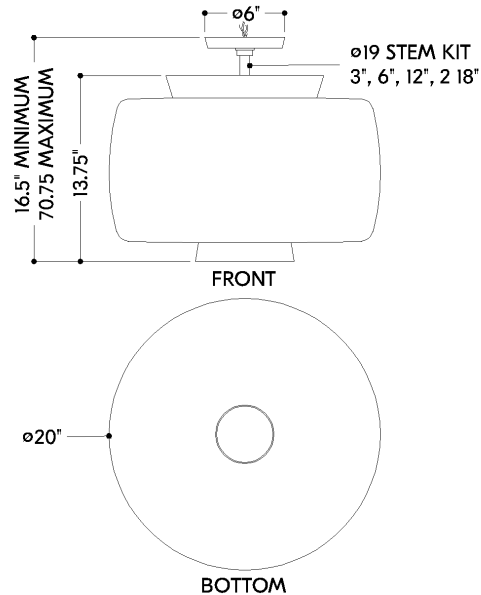

FINISHES

AGED BRASS

DIMENSIONS

Height: 66"
Width/Diameter: 66"
Length: 66"
Minimum Height: 66"
Maximum Height: 66"
Canopy/Backplate: 4.75"
Hanging Type: 108" Premium Composite Cord
Product Weight: 66lb
Extension: 66"
Top to Center: 66"
Canopy/Backplate Shape: Round
Sloped Ceiling Compatible: No
Living Finish: Yes
Uplight Only: Yes

Shade

Shade 1: Glass
Shade 1 Finish: Clear
Shade 1 Top Width: 20"
Shade 1 Height: 10.75"
Shade 2: Glass
Shade 2 Finish: Cloud
Shade 2 Top Width: 10.75"
Shade 2 Height: 6"

ELECTRICAL

Bulb 1

Bulb Included: N/A
Socket: Integrated LED
Max Wattage: 20
Bulb Quantity: 1
Wire Length: 500mm
Cord Type: ! New Cord Type
Dimmer Type: Incandescent
Switch Type: ON/OFF STOMP SWITCH
Gem Box Required (2"x3"): Yes
Dark Sky: Yes
CRI: 66
Color Temp.: 66k
Lumens: 66
Title 24: Yes
Field Serviceable: No

BEAU

2820-AGB

Battery

Battery Powered: **Yes**

Battery Included: **Yes**

Battery Life: **! New Battery Life !**

SHIPPING

Carton 1: **32" x 25" x 16"**