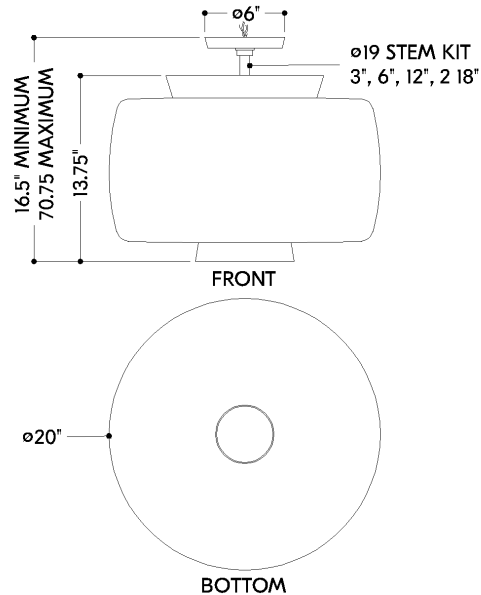

FINISHES

AGED BRASS

DIMENSIONS

Height: 66"
Width/Diameter: 66"
Length: 66"
Minimum Height: 66"
Maximum Height: 66"
Canopy/Backplate: 4.75"
Hanging Type: 108" Premium Composite Cord
Product Weight: 66lb
Extension: 66"
Top to Center: 66"
Canopy/Backplate Shape: Round
Sloped Ceiling Compatible: No
Living Finish: Yes
Uplight Only: Yes

Shade

Shade 1: Glass
Shade 1 Finish: Clear
Shade 1 Top Width: 20"
Shade 1 Height: 10.75"
Shade 2: Glass
Shade 2 Finish: Cloud
Shade 2 Top Width: 10.75"
Shade 2 Height: 6"

ELECTRICAL

Bulb 1

Bulb Included: N/A
Socket: Integrated LED
Max Wattage: 20
Bulb Quantity: 1
Wire Length: 500mm
Cord Type: ! New Cord Type
Dimmer Type: Incandescent
Switch Type: ON/OFF STOMP SWITCH
Gem Box Required (2"x3"): Yes
Dark Sky: Yes
CRI: 66
Color Temp.: 66k
Lumens: 66
Title 24: Yes
Field Serviceable: No

BEAU

2820-AGB

Battery

Battery Powered: **Yes**

Battery Included: **Yes**

Battery Life: **! New Battery Life !**

SHIPPING

Carton 1: 32" x 25" x 16"