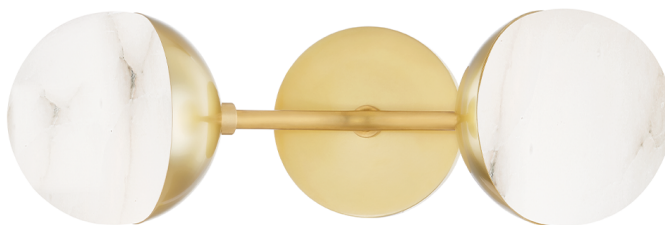

SARATOGA

2832-AGB

Modern in form, yet retro in style, Saratoga takes globe lighting to a new level. Whether slightly curved or long and straight, Saratoga's arms perfectly complement its gorgeous alabaster glass globe shades. The clean metal caps and the refined finished on the tails are the finishing touches to this design that works beautifully with any style. Sconces can be mounted horizontally or vertically.

*Due to the one-of-a-kind nature of the medium, exact colors and patterns may vary slightly from the image shown.

FINISHES

AGED BRASS

DIMENSIONS / SPECS

Height: 15.75"

Width/Diameter: 5"

Canopy/Backplate: 4.75"

Product Weight: 6lb

Extension: 7"

Top to Center: 8"

Canopy/Backplate Shape: Round

Sloped Ceiling Compatible: No

Living Finish: No

Uplight Only: No

Shade 1 Top Width: 3.825"

Shade 1 Height: 5"

ELECTRICAL

Bulb 1

Bulb Included: No

Socket: G9

Max Wattage: 4

Bulb Quantity: 2

Switch Type: N/A

Gem Box Required (2"x3"): No

Dark Sky: No

SHIPPING

Carton 1: 19" x 16" x 9"

Carton 1 Weight: 8lb

Shipping Method: Ground

Country of Origin: CN