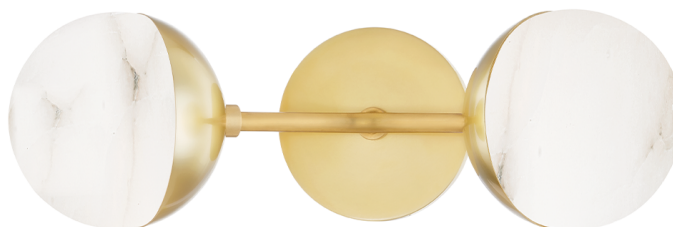

SARATOGA

2832-AGB

Modern in form, yet retro in style, Saratoga takes globe lighting to a new level. Whether slightly curved or long and straight, Saratoga's arms perfectly complement its gorgeous alabaster glass globe shades. The clean metal caps and the refined finished on the tails are the finishing touches to this design that works beautifully with any style. Sconces can be mounted horizontally or vertically.

*Due to the one-of-a-kind nature of the medium, exact colors and patterns may vary slightly from the image shown.

FINISHES

AGED BRASS

DIMENSIONS

Height: 15.75"

Width/Diameter: 5"

Canopy/Backplate: 4.75"

Product Weight: 6lb

Extension: 7"

Top to Center: 8"

Canopy/Backplate Shape: Round

Sloped Ceiling Compatible: No

Living Finish: No

Uplight Only: No

Shade

Shade 1 Top Width: 3.825"

Shade 1 Height: 5"

ELECTRICAL

Bulb 1

Bulb Included: No

Socket: G9

Max Wattage: 4

Bulb Quantity: 2

Switch Type: N/A