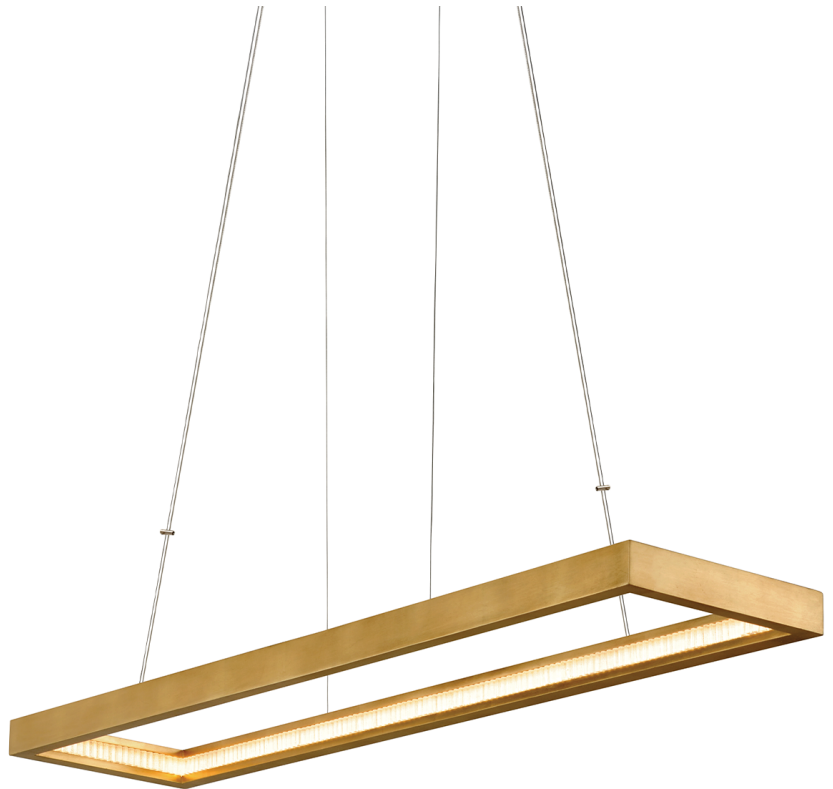

JASMINE

284-51-GL

FINISHES

GOLD LEAF

DIMENSIONS

Height: 2.5"

Width/Diameter: 14"

Length: 60"

Minimum Height: 14"

Maximum Height: 113"

Product Weight: 24lb

Sloped Ceiling Compatible: No

Living Finish: No

Uplight Only: No

Shade

ELECTRICAL

Bulb 1

Bulb Included: N/A

Socket: **Integrated LED**

Max Wattage: 96

Bulb Quantity: 1

Gem Box Required (2"x3"): No

Dark Sky: No

CRI: 90

Color Temp.: 2700k

Lumens: 5148

Title 24: No

Field Serviceable: No

SHIPPING

Carton 1: 67" x 23" x 8"

Carton 1 Weight: 61lb

Shipping Method: Ground

Country of Origin: PH