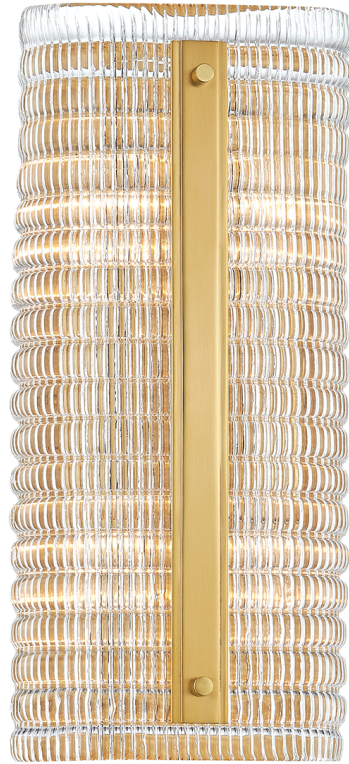

## FINISHES

---

AGED BRASS

## DIMENSIONS / SPECS

---

Height: 15.75"

Width/Diameter: 7"

Product Weight: 10lb

Extension: 4.5"

Top to Center: 8"

Canopy/Backplate Shape: Rectangle

Sloped Ceiling Compatible: No

Living Finish: No

Uplight Only: No

Shade 1: Glass

Shade 1 Top Length: 7"

Shade 1 Bottom L/W: 7" / 0"

Shade 1 Height: 15.75"

Replacement Glass Item #(s): GLS-002854

### Bulb 1

Bulb Included: No

Socket: E12 Candelabra Base

Bulb Type: B11

Max Wattage: 40

Bulb Quantity: 4

Gem Box Required (2"x3"): No

Dark Sky: No