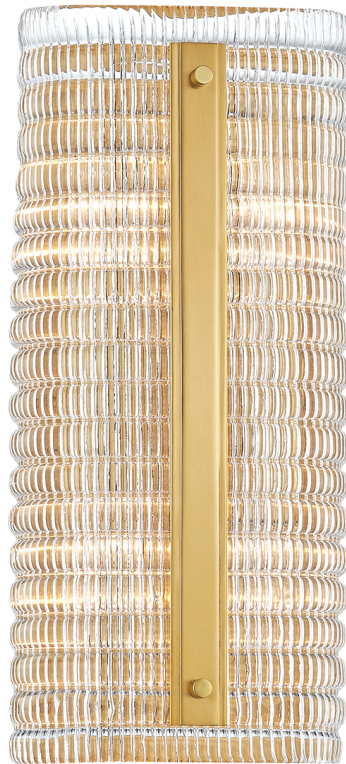

## FINISHES

---

AGED BRASS

## DIMENSIONS / SPECS

---

Height: 15.75"

Width/Diameter: 7"

Product Weight: 10lb

Extension: 4.5"

Top to Center: 8"

Canopy/Backplate Shape: Rectangle

Sloped Ceiling Compatible: No

Living Finish: No

Uplight Only: No

Shade 1: Glass

Shade 1 Top Length: 7"

Shade 1 Bottom L/W: 7" / 0"

Shade 1 Height: 15.75"

Replacement Glass Item #(s): GLS-002854

### Bulb 1

Bulb Included: No

Socket: E12 Candelabra Base

Bulb Type: B11

Max Wattage: 40

Bulb Quantity: 4

Gem Box Required (2"x3"): No

Dark Sky: No